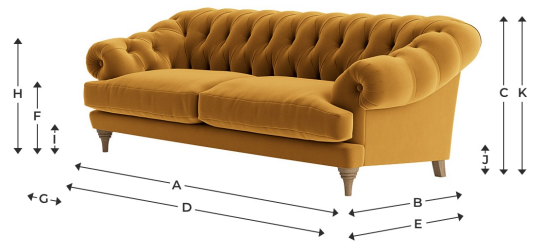

Bagsie Sofa

Available from

£2375

Fabric	Small	Medium	Large	Extra Large
House Fabric	£2375	£2535	£2735	£3035
Clever Woolly Fabric	£2575	£2745	£2955	£3285
Clever Softie	£2685	£2865	£3095	£3435
Brushed Cotton	£2875	£3075	£3315	£3675
Bamboo Softie	£2875	£3075	£3315	£3675
Clever Velvet	£3045	£3245	£3505	£3885
Clever Vintage Linen	£3145	£3355	£3615	£4015
Clever Laundered Linen	£3495	£3735	£4025	£4465
Clever Wobbly Cotton	£3665	£3915	£4225	£4685
Beaten leather	£4165	£4445	£4795	£5315

Turn over for full dimensions & more info!

Baggie Sofa

Dimensions	A	B	C	D	E	F	G	H	I	J	K
Small	177	112	85	109	66	46	34	67	15	10	74
Medium	212	112	85	144	66	46	34	67	15	10	74
Large	242	112	85	174	66	46	34	67	15	10	74
Extra Large	272	112	85	204	66	46	34	67	15	10	74

Every joint is glued and screwed the old-fashioned way

Seat cushion composition

Responsibly sourced duck feather, foam and fibre from recycled sources

Handcrafted legs

100% solid oak

Care instructions

See fabric and plumping care guide