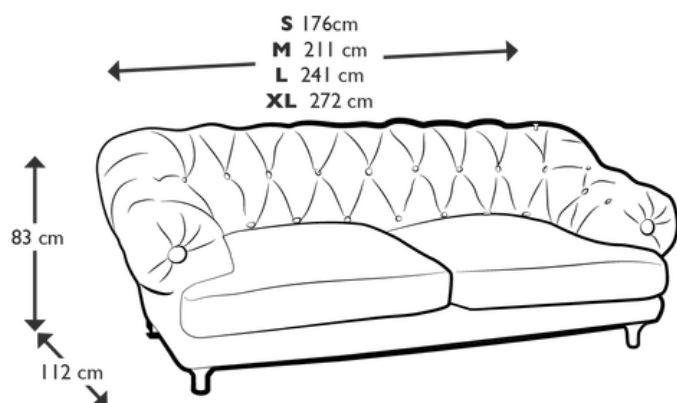

BAGSIE SOFA

- Our delivery chaps will assemble for you & take away the packaging
- Wish the seat on this beauty was a little higher? Easy-peasy, add our tall hand-turned oak legs
- Want to use your own fabric? No problemo! Call us on 020 3141 8300 to find out more