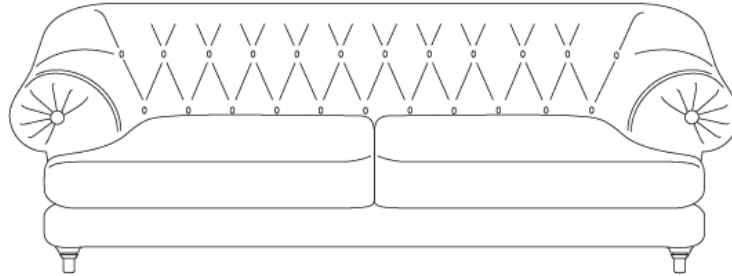

Bagsie Sofa

Available from

£2375

Fabric	Small	Medium	Large	Extra Large
House Fabric	£2375	£2535	£2735	£3035
Clever Woolly Fabric	£2575	£2745	£2955	£3285
Clever Softie	£2685	£2865	£3095	£3435
Brushed Cotton	£2875	£3075	£3315	£3675
Bamboo Softie	£2875	£3075	£3315	£3675
Clever Velvet	£3045	£3245	£3505	£3885
Clever Vintage Linen	£3145	£3355	£3615	£4015
Clever Laundered Linen	£3495	£3735	£4025	£4465
Clever Wobbly Cotton	£3665	£3915	£4225	£4685
Beaten leather	£4165	£4445	£4795	£5315

Turn over for full dimensions & more info!

Baggie Sofa

Dimensions	A	B	C	D	E	F	G	H	I	J	K
Small	177	112	85	109	66	46	34	67	15	10	74
Medium	212	112	85	144	66	46	34	67	15	10	74
Large	242	112	85	174	66	46	34	67	15	10	74
Extra Large	272	112	85	204	66	46	34	67	15	10	74