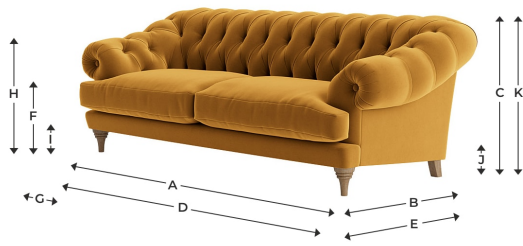

Bagsie Sofa

Available from

£2375

Fabric	Small	Medium	Large	Extra Large
House Fabric	£2375	£2535	£2735	£3035
Clever Woolly Fabric	£2575	£2745	£2955	£3285
Clever Softie	£2685	£2865	£3095	£3435
Brushed Cotton	£2875	£3075	£3315	£3675
Bamboo Softie	£2875	£3075	£3315	£3675
Clever Velvet	£3045	£3245	£3505	£3885
Clever Vintage Linen	£3145	£3355	£3615	£4015
Clever Laundered Linen	£3495	£3735	£4025	£4465
Clever Wobbly Cotton	£3665	£3915	£4225	£4685
Beaten leather	£4165	£4445	£4795	£5315

Turn over for full dimensions & more info!

Baggie Sofa

Dimensions	A	B	C	D	E	F	G	H	I	J	K
Small	177	112	85	109	66	46	34	67	15	10	74
Medium	212	112	85	144	66	46	34	67	15	10	74
Large	242	112	85	174	66	46	34	67	15	10	74
Extra Large	272	112	85	204	66	46	34	67	15	10	74

Every joint is glued and screwed the old-fashioned way

Seat cushion composition

Responsibly sourced duck feather, foam and fibre from recycled sources

Handcrafted legs

100% solid oak

Care instructions

See fabric and plumping care guide