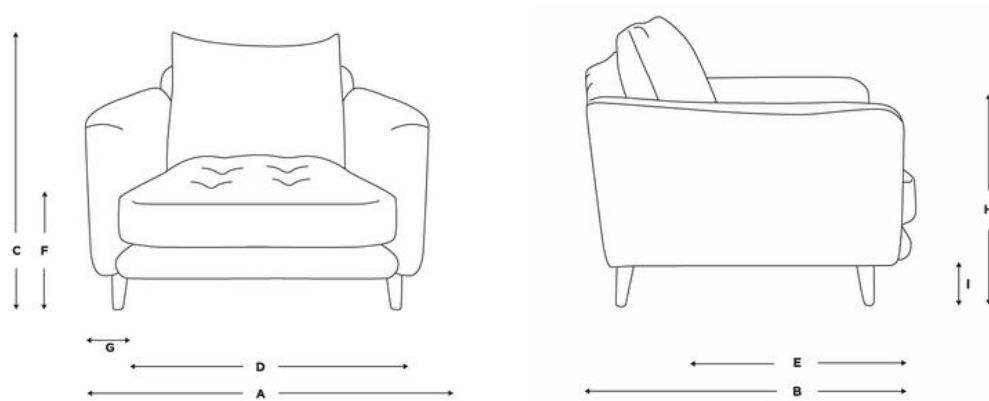

Turn over for full dimensions & more info!

# Banoffee Armchair

Dimensions	A	B	C	D	E	F	G	H	I
Armchair	101	111	88	59	67	46	21	69	15
Love Seat	126	111	88	84	67	46	21	69	15
Small	167	111	88	125	67	46	21	69	15
Medium	197	111	88	155	67	46	21	69	15
Large	227	111	88	185	67	46	21	69	15
Extra large	257	111	88	215	67	46	21	69	15

**I** - Legs height (cm)