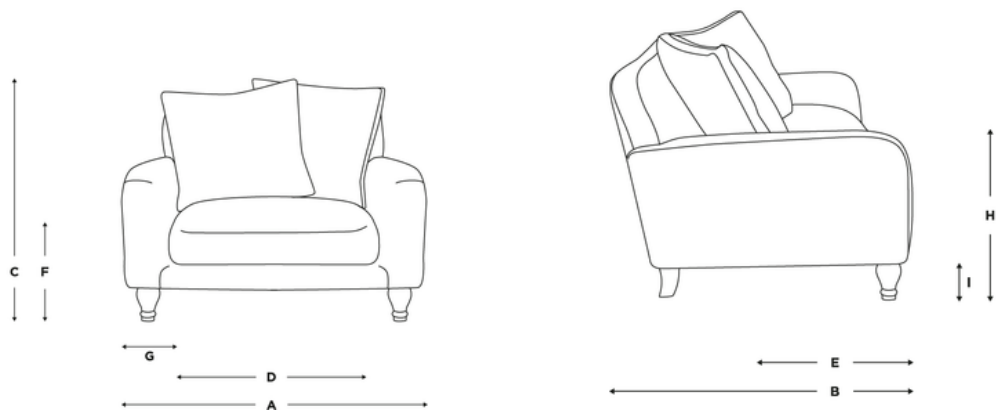

# Bear Hug Love Seat

---

Available from

**£1445**

Fabric	Armchair	Love Seat	Small	Medium	Large	Extra large
House Fabric	£1145	£1445	£1645	£1745	£1895	£2045
Clever Woolly Fabric	£1305	£1575	£1835	£1935	£2095	£2245
Clever Softie	£1385	£1655	£1935	£2045	£2195	£2355
Brushed Cotton	£1455	£1725	£2085	£2185	£2345	£2505
Clever Velvet	£1585	£1855	£2285	£2385	£2545	£2695
Bamboo Softie	£1645	£1925	£2385	£2495	£2645	£2805
Clever Vintage Linen	£1645	£1925	£2385	£2495	£2645	£2805
Clever Laundered Linen	£1705	£1985	£2485	£2595	£2745	£2905
Beaten Leather	£2285	£2585	£3035	£3145	£3295	£3455

# Bear Hug Love Seat

Dimensions	A	B	C	D	E	F	G	H	I
Armchair	98	99	83	58	51	48	18	62	14
Love Seat	124	110	84	84	75	49	20	64	15
Small	164	110	84	126	75	49	20	64	15
Medium	194	110	84	154	75	49	20	64	15
Large	224	110	84	184	75	49	20	64	15
Extra large	254	110	84	214	75	49	20	64	15