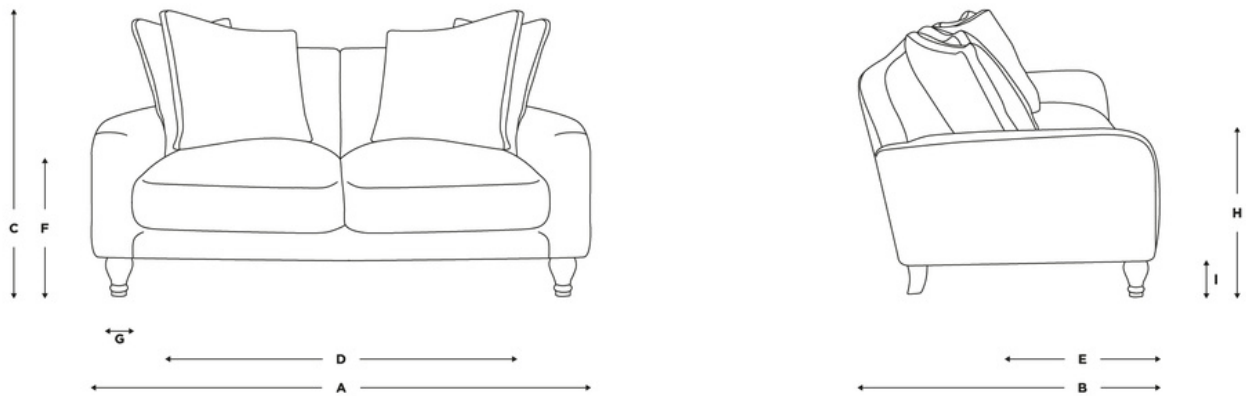

Bear Hug Sofa

Available from

£1645

Fabric	Armchair	Love Seat	Small	Medium	Large	Extra large
House Fabric	£1145	£1445	£1645	£1745	£1895	£2045
Clever Woolly Fabric	£1305	£1575	£1835	£1935	£2095	£2245
Clever Softie	£1385	£1655	£1935	£2045	£2195	£2355
Brushed Cotton	£1455	£1725	£2085	£2185	£2345	£2505
Clever Velvet	£1585	£1855	£2285	£2385	£2545	£2695
Bamboo Softie	£1645	£1925	£2385	£2495	£2645	£2805
Clever Vintage Linen	£1645	£1925	£2385	£2495	£2645	£2805
Clever Laundered Linen	£1705	£1985	£2485	£2595	£2745	£2905
Beaten Leather	£2285	£2585	£3035	£3145	£3295	£3455

Loaf now, pay slower.

Spread the cost with monthly payments when you spend over £1000.

Turn over for full dimensions & more info!

Bear Hug Sofa

Dimensions	A	B	C	D	E	F	G	H	I
Armchair	98	99	83	58	51	48	18	62	14
Love Seat	124	110	84	84	75	49	20	64	15
Small	164	110	84	126	75	49	20	64	15
Medium	194	110	84	154	75	49	20	64	15
Large	224	110	84	184	75	49	20	64	15
Extra large	254	110	84	214	75	49	20	64	15

A - External width (cm)

B - External depth (cm)

C - External height (cm)

D - Seat width (cm)

E - Seat depth (cm)

F - Seat height (cm)

G - Arm width (cm)

H - Arm height (cm)