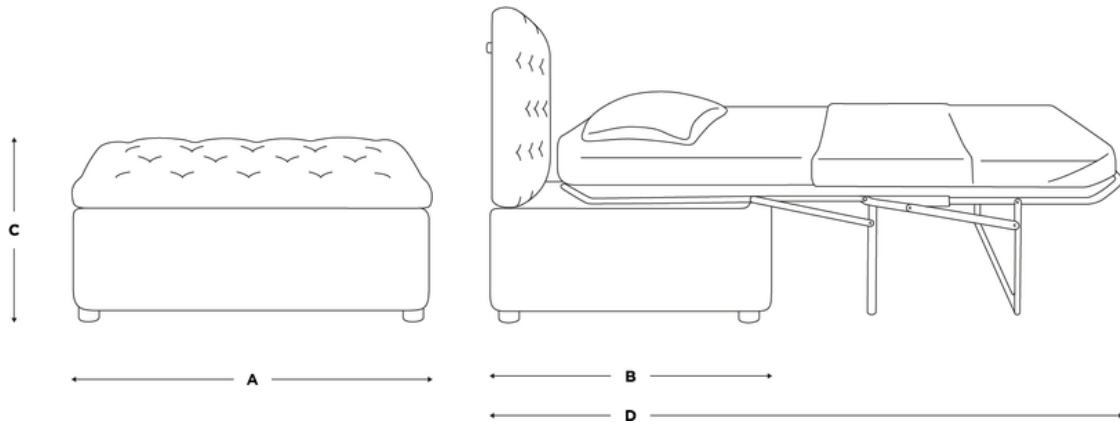

Turn over for full dimensions & more info!

# Bed in a Button

Dimensions	A	B	C	D
Double	137	80	40	223
Single	98	80	40	215

A - External width (cm)

B - External length (cm)

D - External length (cm)

C - External height (cm)

### Mattress (cm)

Double: 120 width x 188 length x 7 height  
Single: 74 width x 180 length x 7 height