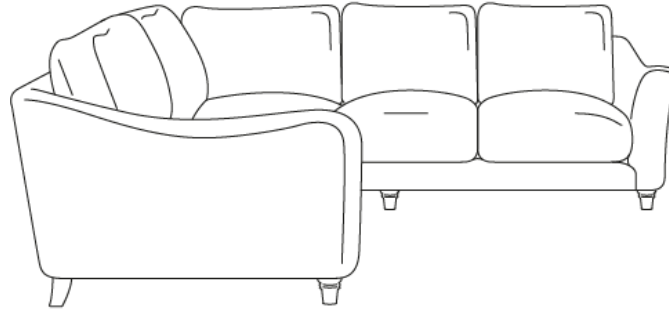

# Bumpster Corner Sofa

Available from

**£2845**

Fabric	Large left hand	Large right hand	XL left hand	XL right hand	Even-sided
House Fabric	£2845	£2845	£3145	£3145	£2995
Clever Woolly Fabric	£3295	£3295	£3665	£3665	£3455
Clever Softie	£3425	£3425	£3795	£3795	£3585
Brushed Cotton	£3605	£3605	£3975	£3975	£3765
Clever Velvet	£3855	£3855	£4225	£4225	£4015
Bamboo Softie	£3965	£3965	£4335	£4335	£4125
Clever Vintage Linen	£3965	£3965	£4335	£4335	£4125
Clever Laundered Linen	£4085	£4085	£4455	£4455	£4245
Tall legs	+£195	+£195	+£195	+£195	+£195