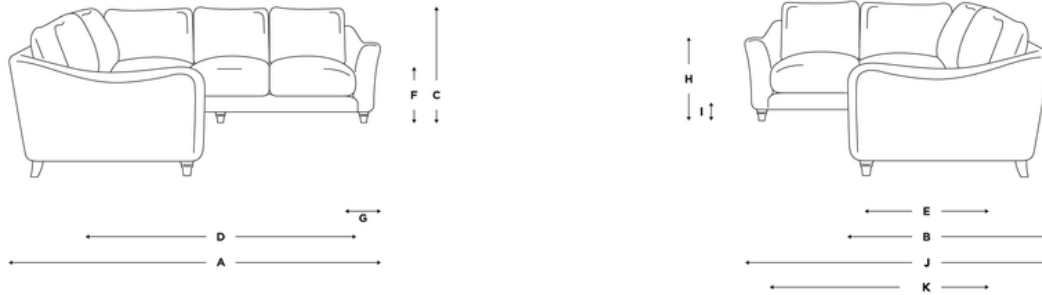

# Bumpster Corner Sofa

Available from

**£2845**

Fabric	Large left hand	Large right hand	XL left hand	XL right hand	Even-sided
House Fabric	£2845	£2845	£3145	£3145	£2995
Clever Woolly Fabric	£3295	£3295	£3665	£3665	£3455
Clever Softie	£3425	£3425	£3795	£3795	£3585
Brushed Cotton	£3605	£3605	£3975	£3975	£3765
Clever Velvet	£3855	£3855	£4225	£4225	£4015
Bamboo Softie	£3965	£3965	£4335	£4335	£4125
Clever Vintage Linen	£3965	£3965	£4335	£4335	£4125
Clever Laundered Linen	£4085	£4085	£4455	£4455	£4245
Tall legs	+£195	+£195	+£195	+£195	+£195

Turn over for full dimensions & more info!

# Bumpster Corner Sofa

Dimensions	A	B	C	D	E	F	G	H	I	J	K
Large left hand	265	115	85	204	69	43	15	66	10/17	200	139
Large right hand	265	115	85	204	69	43	15	66	10/17	200	139
XL left hand	330	115	85	269	69	43	15	66	10/17	265	204
XL right hand	330	115	85	269	69	43	15	66	10/17	265	204
Even-sided	265	115	85	204	69	43	15	66	10/17	265	204