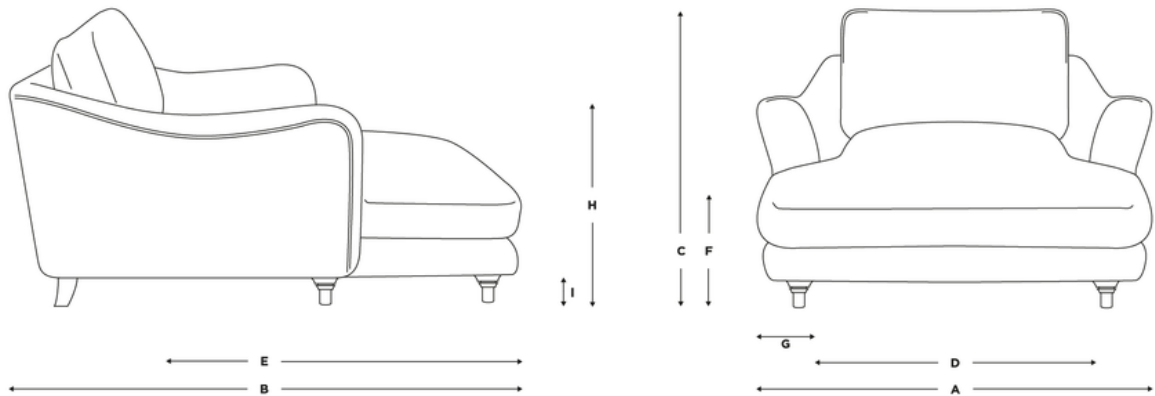

Bumpster Love Seat Chaise

Available from

£1345

Fabric	Love Seat Chaise
House Fabric	£1345
Clever Woolly Fabric	£1485
Clever Softie	£1565
Brushed Cotton	£1635
Clever Velvet	£1765
Bamboo Softie	£1835
Clever Vintage Linen	£1835
Clever Laundered Linen	£1895
Beaten Leather	£2495
Tall legs	+£95

Loaf now, pay slower.

Spread the cost with monthly payments when you spend over £1000.

Turn over for full dimensions & more info!

Bumpster Love Seat Chaise

Dimensions	A	B	C	D	E	F	G	H	I
Love Seat Chaise	130	160	90	80	115	38	16	62	--

A - External width (cm)

B - External depth (cm)

C - External height (cm)

D - Seat width (cm)

E - Seat depth (cm)

F - Seat height (cm)

G - Arm width (cm)

H - Arm height (cm)