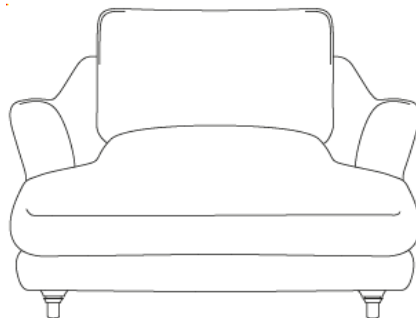

Bumpster Love Seat Chaise

Available from

£1345

Fabric	Love Seat Chaise
House Fabric	£1345
Clever Woolly Fabric	£1485
Clever Softie	£1565
Brushed Cotton	£1635
Clever Velvet	£1765
Bamboo Softie	£1835
Clever Vintage Linen	£1835
Clever Laundered Linen	£1895
Beaten Leather	£2495
Tall legs	+£95

Loaf now, pay slower.

Spread the cost with monthly payments when you spend over £1000.

Turn over for full dimensions & more info!

Bumpster Love Seat Chaise

Dimensions	A	B	C	D	E	F	G	H	I
Love Seat Chaise	130	160	90	80	115	38	16	62	--