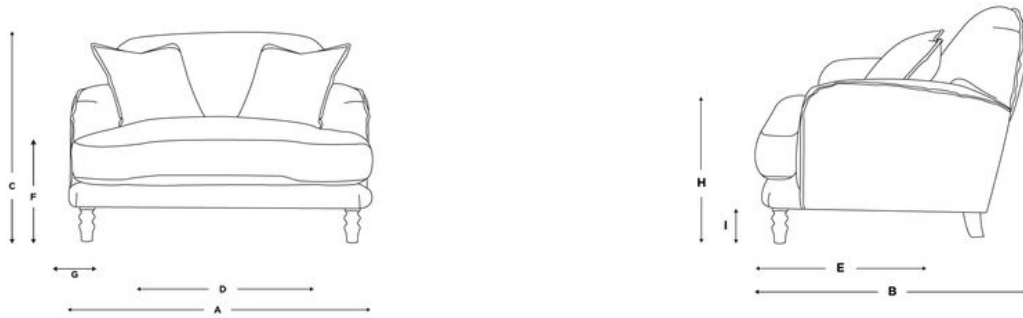

Bunny Hug Love Seat

Available from
£1295

Fabric	Armchair	Love Seat	Small	Medium	Large	Extra large
House Fabric	£1115	£1295	£1545	£1645	£1795	£1975
Clever Woolly Fabric	£1275	£1475	£1785	£1885	£2055	£2265
Clever Softie	£1335	£1545	£1865	£1975	£2145	£2375
Brushed Cotton	£1425	£1655	£1995	£2115	£2295	£2535
Bamboo Softie	£1425	£1655	£1995	£2115	£2295	£2535
Clever Velvet	£1505	£1755	£2115	£2235	£2435	£2685
Clever Vintage Linen	£1555	£1805	£2175	£2305	£2505	£2775
Clever Laundered Linen	£1735	£2015	£2425	£2575	£2795	£3085

Turn over for full dimensions & more info!

Bunny Hug Love Seat

Dimensions	A	B	C	D	E	F	G	H	I
Armchair	88	101	83	57	58	47	16	54	14
Love Seat	126	101	83	95	58	47	16	54	14
Small	156	101	83	125	58	47	16	54	--
Medium	186	101	83	155	58	47	16	54	--
Large	216	101	83	185	58	47	16	54	--
Extra large	246	101	83	215	58	47	16	54	--

A - External width (cm)

B - External depth (cm)

C - External height (cm)

D - Seat width (cm)

E - Seat depth (cm)

F - Seat height (cm)

G - Arm width (cm)

H - Arm height (cm)