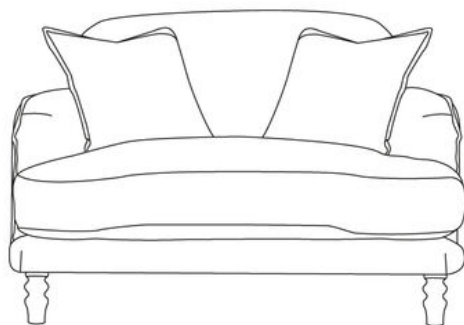

Bunny Hug Love Seat

Available from
£1295

Fabric	Armchair	Love Seat	Small	Medium	Large	Extra large
House Fabric	£1115	£1295	£1545	£1645	£1795	£1975
Clever Woolly Fabric	£1275	£1475	£1785	£1885	£2055	£2265
Clever Softie	£1335	£1545	£1865	£1975	£2145	£2375
Brushed Cotton	£1425	£1655	£1995	£2115	£2295	£2535
Bamboo Softie	£1425	£1655	£1995	£2115	£2295	£2535
Clever Velvet	£1505	£1755	£2115	£2235	£2435	£2685
Clever Vintage Linen	£1555	£1805	£2175	£2305	£2505	£2775
Clever Laundered Linen	£1735	£2015	£2425	£2575	£2795	£3085

Turn over for full dimensions & more info!

Bunny Hug Love Seat

Dimensions	A	B	C	D	E	F	G	H	I
Armchair	88	101	83	57	58	47	16	54	14
Love Seat	126	101	83	95	58	47	16	54	14
Small	156	101	83	125	58	47	16	54	--
Medium	186	101	83	155	58	47	16	54	--
Large	216	101	83	185	58	47	16	54	--
Extra large	246	101	83	215	58	47	16	54	--