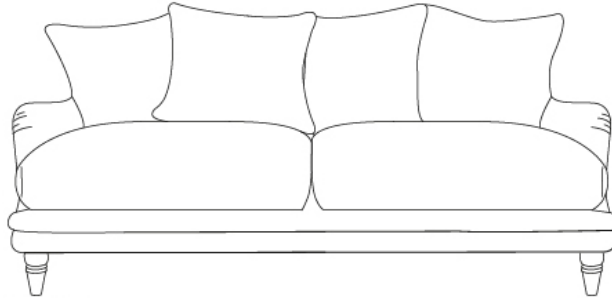

# Chill-Seeker Sofa

---

Available from  
**£1725**

Fabric	Armchair	Love Seat	Small	Medium	Large	Extra large
House Fabric	£1245	£1445	£1725	£1835	£1995	£2205
Clever Woolly Fabric	£1415	£1645	£1975	£2095	£2265	£2505
Clever Softie	£1475	£1715	£2065	£2195	£2375	£2625
Brushed Cotton	£1585	£1835	£2215	£2345	£2535	£2805
Bamboo Softie	£1585	£1835	£2215	£2345	£2535	£2805
Clever Velvet	£1675	£1945	£2345	£2485	£2685	£2965
Clever Vintage Linen	£1725	£2005	£2415	£2555	£2775	£3065
Clever Laundered Linen	£1925	£2235	£2685	£2845	£3085	£3405