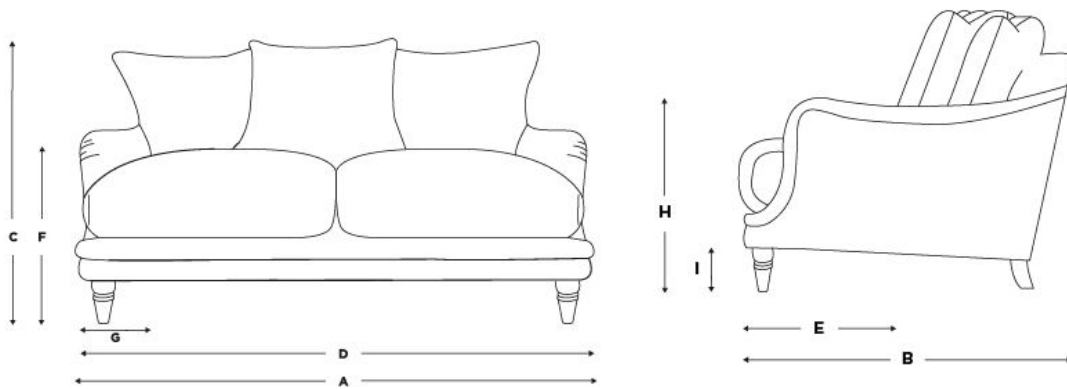

Turn over for full dimensions & more info!

# Chill-Seeker Sofa

Dimensions	A	B	C	D	E	F	G	H	I
Armchair	94	106	90	58	46	53	18	61	14
Love Seat	116	116	90	80	56	53	18	61	14
Small	156	116	90	120	56	53	18	61	14
Medium	186	116	90	150	56	53	18	61	14
Large	216	116	90	180	56	53	18	61	14
Extra large	246	116	90	210	56	53	18	61	14

**A** - External width (cm)

**B** - External depth (cm)

**C** - External height (cm)

**D** - Seat width (cm)

**E** - Seat depth (cm)

**F** - Seat height (cm)

**G** - Arm width (cm)

**H** - Arm height (cm)

**I** - Legs height (cm)