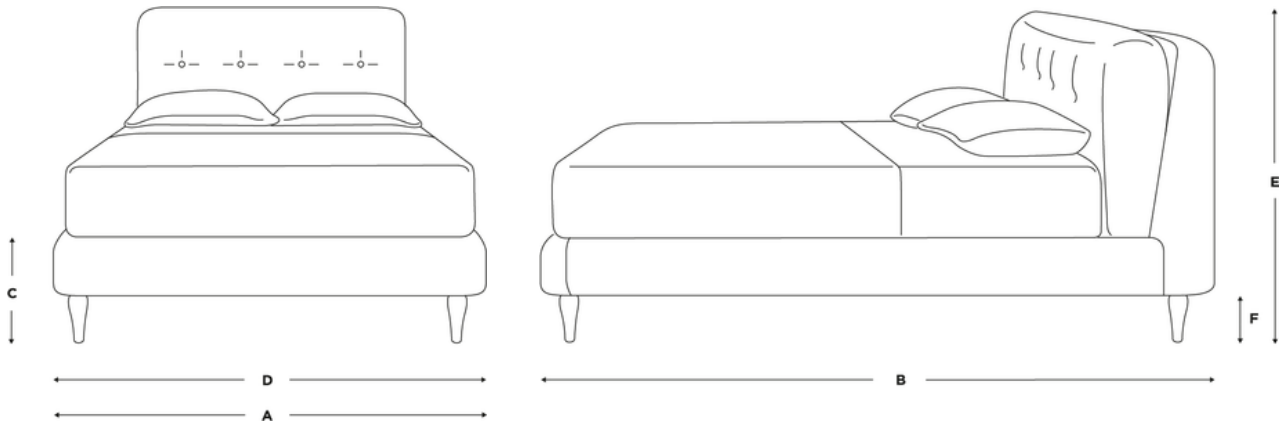

Chit Chat Bed

Available from
£1495

Fabric	Double	Kingsize	Superking
House fabric	£1495	£1625	£1745
Clever woolly fabric	£1725	£1875	£2015
Clever softie	£1795	£1955	£2095
Brushed cotton	£1915	£2085	£2235
Bamboo softie	£1915	£2085	£2235
Clever velvet	£2035	£2215	£2375
Clever vintage linen	£2125	£2315	£2485
Clever laundered linen	£2395	£2605	£2795
Clever Wobbly Cotton	£2475	£2685	£2885

Turn over for full dimensions & more info!

Chit Chat Bed

Dimensions	A	B	C	D	E	F
Kingsize	152	237	33	152	112	15
Superking	182	237	33	182	112	15

A - Bed width (cm)

B - Bed length (cm)

C - Bed height (cm)

D - Headboard width (cm)

Comes with a detachable cushion so that you can keep your new sleeping beauty perfectly plumped

Slat frame

Comes with slightly sprung birch slats

Handcrafted legs

100% solid oak

Guarantee

1-year guarantee on the bed frame