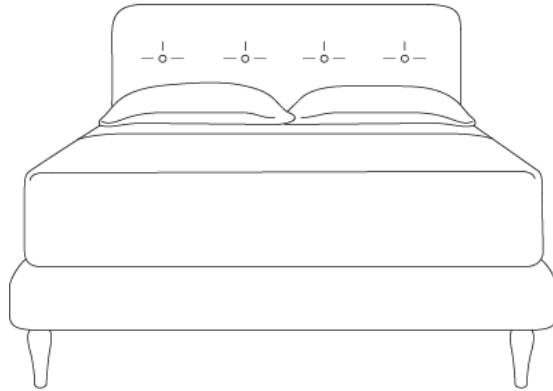

Chit Chat Bed

Available from
£1495

Fabric	Double	Kingsize	Superking
House fabric	£1495	£1625	£1745
Clever woolly fabric	£1725	£1875	£2015
Clever softie	£1795	£1955	£2095
Brushed cotton	£1915	£2085	£2235
Bamboo softie	£1915	£2085	£2235
Clever velvet	£2035	£2215	£2375
Clever vintage linen	£2125	£2315	£2485
Clever laundered linen	£2395	£2605	£2795
Clever Wobbly Cotton	£2475	£2685	£2885

Turn over for full dimensions & more info!

Chit Chat Bed

Dimensions	A	B	C	D	E	F
Kingsize	152	237	33	152	112	15
Superking	182	237	33	182	112	15

A - Bed width (cm)

B - Bed length (cm)

C - Bed height (cm)

D - Headboard width (cm)

Comes with a detachable cushion so that you can keep your new sleeping beauty perfectly plumped

Slat frame

Comes with slightly sprung birch slats

Handcrafted legs

100% solid oak

Guarantee

1-year guarantee on the bed frame