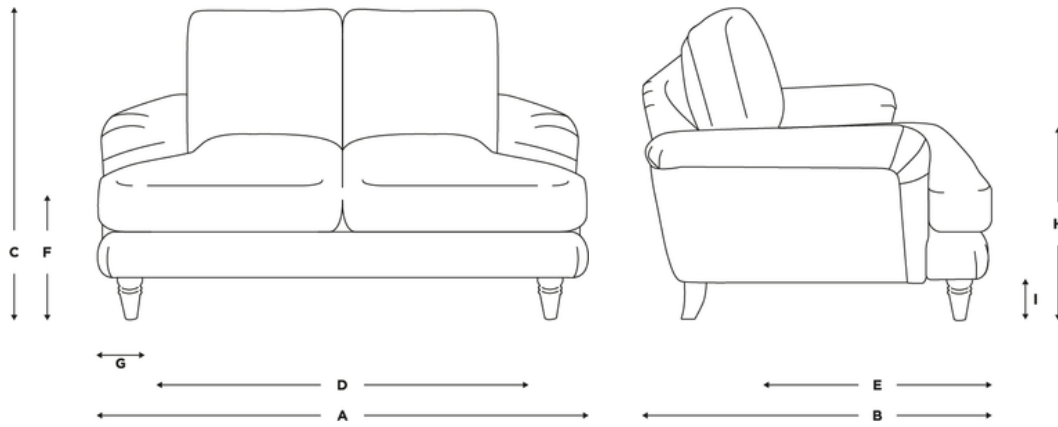

Cinema Sofa

Available from
£1995

Fabric	Large
Clever Softie	£1995

Turn over for full dimensions & more info!

Cinema Sofa

Dimensions	A	B	C	D	E	F	G	H	I
Large	232	105	83	186	62	48	22	59	14

A - External width (cm)

B - External depth (cm)

C - External height (cm)

D - Seat width (cm)

E - Seat depth (cm)

F - Seat height (cm)

G - Arm width (cm)

H - Arm height (cm)

I - Legs height (cm)