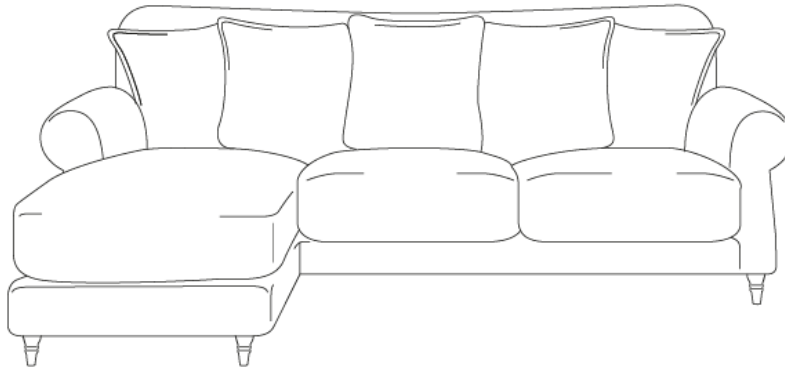

Crumpet Chaise Sofa

Available from
£2395

Fabric	Large left hand	Large right hand	XL left hand	XL right hand
House Fabric	£2395	£2395	£2545	£2545
Clever Woolly Fabric	£2685	£2685	£2895	£2895
Clever Softie	£2795	£2795	£3015	£3015
Brushed Cotton	£2945	£2945	£3165	£3165
Clever Velvet	£3185	£3185	£3405	£3405
Bamboo Softie	£3295	£3295	£3505	£3505
Clever Vintage Linen	£3295	£3295	£3505	£3505
Clever Laundered Linen	£3405	£3405	£3615	£3615
Tall legs	+£195	+£195	+£195	+£195

Loaf now, pay slower.

Spread the cost with monthly payments when you spend over £1000.

Turn over for full dimensions & more info!

Crumpet Chaise Sofa

Dimensions	A	B	C	D	E	F	G	H	I	J
Large left hand	221	102	83	178	68	42	18	58	10/17	166
Large right hand	221	102	83	178	68	42	18	58	10/17	166
XL left hand	252	102	83	209	68	42	18	58	10/17	166
XL right hand	252	102	83	209	68	42	18	58	10/17	166

Back cushion composition

100% responsibly sourced duck feather

Seat cushion composition

Responsibly sourced duck feather, foam and fibre from recycled sources

Handcrafted legs

We design our own, 100% solid oak legs