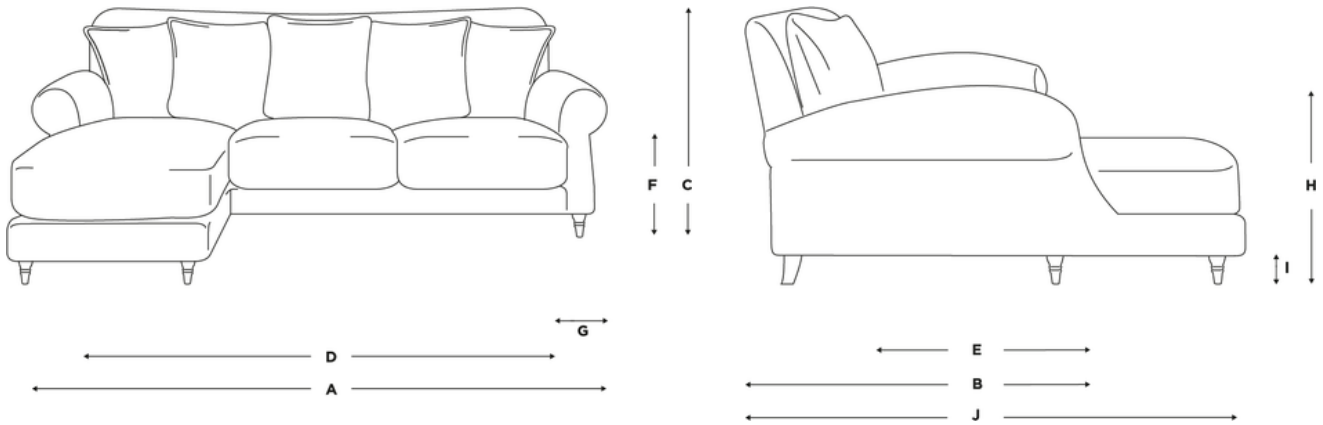

Loaf now, pay slower.

Spread the cost with monthly payments when you spend over £1000.

Turn over for full dimensions & more info!

Crumpet Chaise Sofa

Dimensions	A	B	C	D	E	F	G	H	I	J
Large left hand	221	102	83	178	68	42	18	58	10/17	166
Large right hand	221	102	83	178	68	42	18	58	10/17	166
XL left hand	252	102	83	209	68	42	18	58	10/17	166
XL right hand	252	102	83	209	68	42	18	58	10/17	166