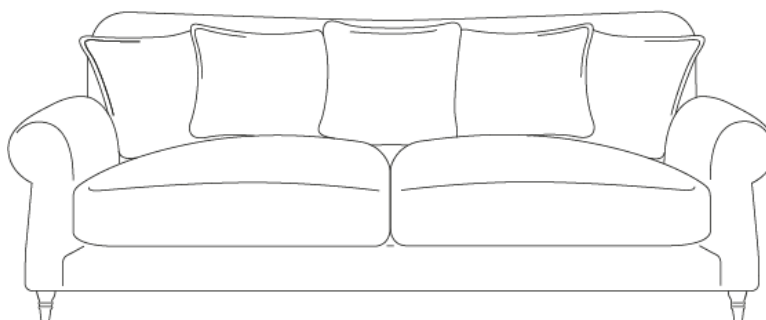

Crumpet Sofa

Available from
£1725

Fabric	Small	Medium	Large	Extra large
House fabric	£1725	£1835	£1995	£2205
Clever woolly fabric	£1975	£2095	£2265	£2505
Clever softie	£2065	£2195	£2375	£2625
Brushed cotton	£2215	£2345	£2535	£2805
Bamboo softie	£2215	£2345	£2535	£2805
Clever velvet	£2345	£2485	£2685	£2965
Clever vintage linen	£2415	£2555	£2775	£3065
Clever laundered linen	£2685	£2845	£3085	£3405
Clever Wobbly Cotton	£2815	£2985	£3235	£3575

Turn over for full dimensions & more info!

Crumpet Sofa

Dimensions	A	B	C	D	E	F	G	H	I	J	K
Small	160	109	84	117	60	48	22	62	15	10	70
Medium	190	109	84	147	60	48	22	62	15	10	70
Large	222	109	84	178	60	48	22	62	15	10	70
Extra large	252	109	84	209	60	48	22	62	15	10	70

Every joint is glued and screwed the old-fashioned way

Back cushion composition

100% responsibly sourced duck feather

Seat cushion composition

Responsibly sourced duck feather, foam and fibre from recycled sources