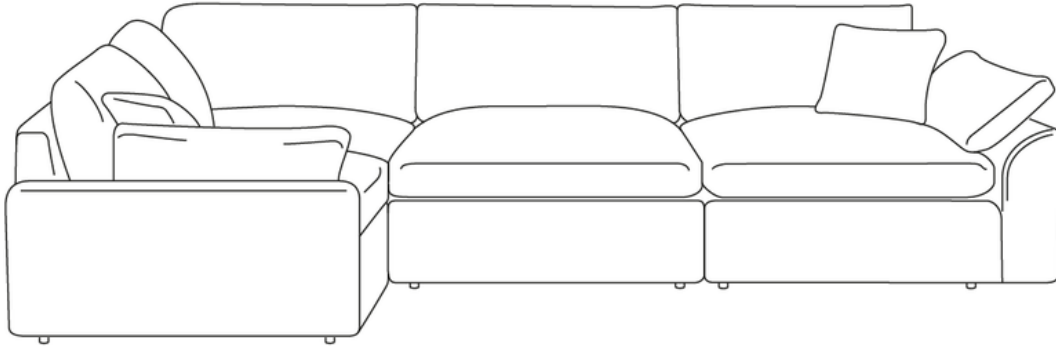

# Cuddlemuffin Modular Corner Sofa

---

Available from  
**£4995**

Fabric	Large left hand	Large right hand	U shape	Even sided
House fabric	£4995	£4995	£7545	£5995
Clever woolly fabric	£5445	£5445	£8155	£6475
Clever softie	£5695	£5695	£8535	£6775
Brushed cotton	£6095	£6095	£9135	£7255
Bamboo softie	£6095	£6095	£9135	£7255
Clever velvet	£6445	£6445	£9665	£7675
Clever vintage linen	£6655	£6655	£9965	£7915
Clever laundered linen	£7405	£7405	£11095	£8815
Clever Wobbly Cotton	£7775	£7775	£11645	£9245

# Cuddlemuffin Modular Corner Sofa

Dimensions	A	B	C	D	E	F	G	H	I	J	K
Large left hand	344	122	95	300	84	50	22	55	3	244	184
Large right hand	344	122	95	300	84	50	22	55	3	244	184
U shape	444	244	95	300	84	50	22	55	3	244	184
Even sided	344	122	95	300	84	50	22	55	3	344	284