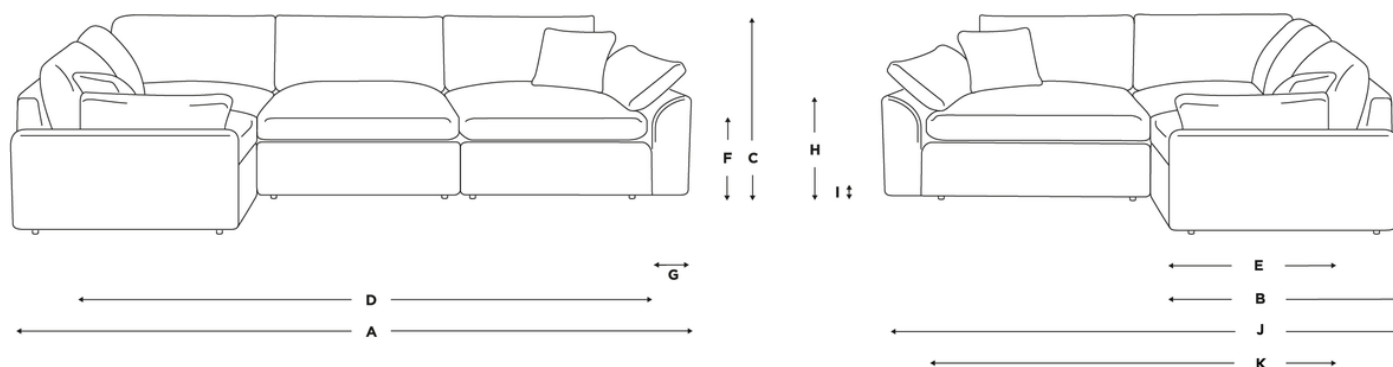

# Cuddlemuffin Modular Corner Sofa

---

Available from  
**£4995**

Fabric	Large left hand	Large right hand	U shape	Even sided
House fabric	£4995	£4995	£7545	£5995
Clever woolly fabric	£5445	£5445	£8155	£6475
Clever softie	£5695	£5695	£8535	£6775
Brushed cotton	£6095	£6095	£9135	£7255
Bamboo softie	£6095	£6095	£9135	£7255
Clever velvet	£6445	£6445	£9665	£7675
Clever vintage linen	£6655	£6655	£9965	£7915
Clever laundered linen	£7405	£7405	£11095	£8815
Clever Wobbly Cotton	£7775	£7775	£11645	£9245

Turn over for full dimensions & more info!

# Cuddlemuffin Modular Corner Sofa

Dimensions	A	B	C	D	E	F	G	H	I	J	K
Large left hand	344	122	95	300	84	50	22	55	3	244	184
Large right hand	344	122	95	300	84	50	22	55	3	244	184
U shape	444	244	95	300	84	50	22	55	3	244	184
Even sided	344	122	95	300	84	50	22	55	3	344	284