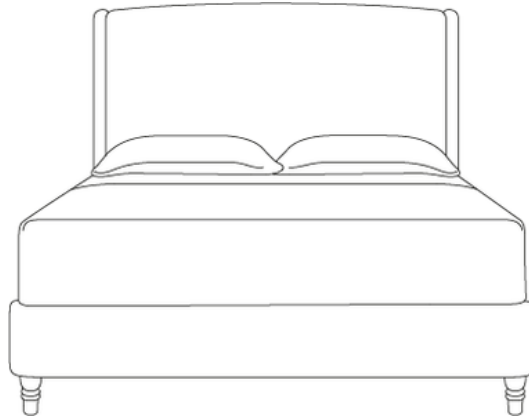

# Dazzler Bed

---

Available from  
**£895**

<b>Fabric</b>	<b>Single</b>	<b>Double</b>	<b>Kingsize</b>	<b>Superking</b>
House Fabric	£895	£995	£1095	£1195
Clever Woolly Fabric	£995	£1105	£1215	£1325
Clever Softie	£1045	£1155	£1265	£1375
Brushed Cotton	£1115	£1235	£1355	£1475
Clever Velvet	£1215	£1355	£1495	£1635
Bamboo Softie	£1275	£1415	£1555	£1695
Clever Vintage Linen	£1275	£1415	£1555	£1695
Clever Laundered Linen	£1315	£1455	£1595	£1735

# Dazzler Bed

Dimensions	A	B	C	D	E	F
Single	92	204	25	92	120	10
Double	137	204	25	137	120	10
Kingsize	152	214	25	152	120	10
Superking	182	214	25	182	120	10

**A** - Bed width (cm)

**B** - Bed length (cm)

**C** - Bed height (cm)

**D** - Headboard width (cm)

**E** - Headboard height (cm)

**F** - Legs height (cm)