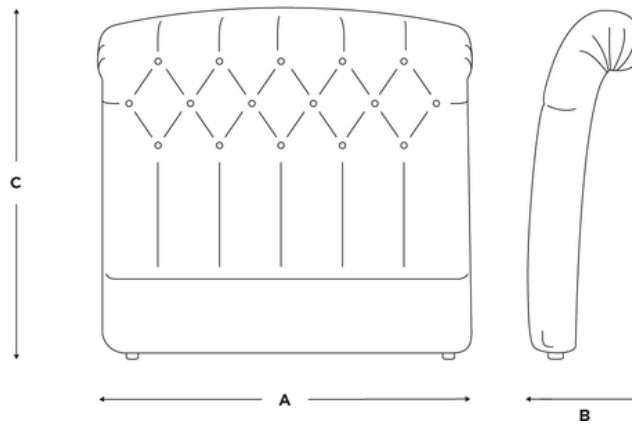

Dozer Headboard

Available from
£745

Fabric	Double	Kingsize	Superking
House Fabric	£745	£815	£885
Clever Woolly Fabric	£835	£915	£995
Clever Softie	£875	£955	£1045
Brushed Cotton	£935	£1025	£1115
Clever Velvet	£1015	£1115	£1215
Bamboo Softie	£1055	£1155	£1255
Clever Vintage Linen	£1055	£1155	£1255
Clever Laundered Linen	£1085	£1195	£1295

Turn over for full dimensions & more info!

Dozer Headboard

Dimensions	A	B	C
Double	135	9	110
Kingsize	150	9	110
Superking	180	9	110

A - Headboard width (cm)

B - Headboard depth (cm)

C - Headboard height (cm)

Need to know

Assembly

Our delivery crew will take away the packaging and attach your headboard to your Loaf divan

Headboard composition

Timber frame with a foam and fibre filling

Care instructions

See upholstery care guide