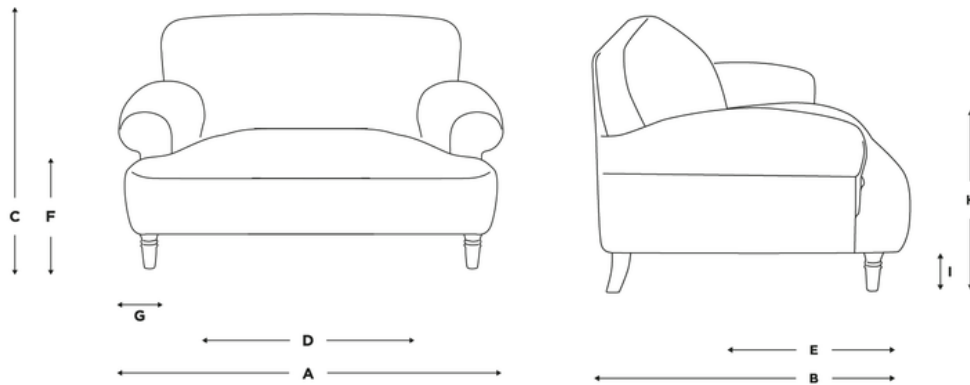

Easy-Peasy Armchair

**Our
Little
Sale!**
ends 31st January

Available from
~~£945~~ **£905**

Fabric	Armchair	Love Seat	Small	Medium	Large	Extra large
House Fabric	£945 £905	£1245 £1195	£1445 £1385	£1545 £1485	£1695 £1625	£1845 £1765
Clever Woolly Fabric	£1105 £1065	£1375 £1315	£1635 £1565	£1735 £1665	£1895 £1815	£2045 £1965
Clever Softie	£1185 £1135	£1455 £1395	£1735 £1665	£1845 £1765	£1995 £1915	£2155 £2065
Wool	£1185 £1135	£1455 £1395	£1735 £1665	£1845 £1765	£1995 £1915	£2155 £2065
Brushed Cotton	£1255 £1205	£1525 £1465	£1885 £1805	£1985 £1905	£2145 £2055	£2305 £2215
Clever Linen	£1255 £1205	£1525 £1465	£1885 £1805	£1985 £1905	£2145 £2055	£2305 £2215
Vintage Linen	£1255 £1205	£1525 £1465	£1885 £1805	£1985 £1905	£2145 £2055	£2305 £2215
Clever Velvet	£1385 £1325	£1655 £1585	£2085 £1995	£2185 £2095	£2345 £2245	£2495 £2395
Vintage Velvet	£1445 £1385	£1725 £1655	£2185 £2095	£2295 £2205	£2445 £2345	£2605 £2495
Bamboo Softie	£1445 £1385	£1725 £1655	£2185 £2095	£2295 £2205	£2445 £2345	£2605 £2495
Clever Deep Velvet	£1505 £1445	£1785 £1715	£2285 £2195	£2395 £2295	£2545 £2445	£2705 £2595
Clever Laundered Linen	£1505 £1445	£1785 £1715	£2285 £2195	£2395 £2295	£2545 £2445	£2705 £2595

Loaf now, pay slower.

Spread the cost with monthly payments when you spend over £1000.

Turn over for full dimensions & more info!

Easy-Peasy Armchair

Dimensions	A	B	C	D	E	F	G	H	I
Armchair	108	107	84	60	63	43	24	60	--
Love Seat	128	107	84	85	63	43	24	60	14
Small	175	107	84	129	63	43	24	60	14
Medium	205	107	84	159	63	43	24	60	14
Large	235	107	84	189	63	43	24	60	14
Extra large	265	107	84	219	63	43	24	60	14

A - External width (cm)

B - External depth (cm)

C - External height (cm)

D - Seat width (cm)

E - Seat depth (cm)

F - Seat height (cm)

G - Arm width (cm)

H - Arm height (cm)