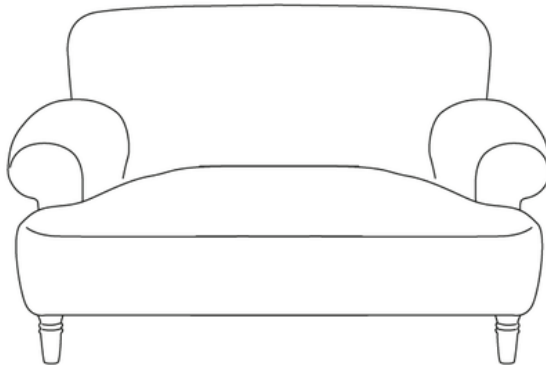

Easy-Peasy Armchair

**Our
Little
Sale!**
ends 31st January

Available from
~~£945~~ **£905**

Fabric	Armchair	Love Seat	Small	Medium	Large	Extra large
House Fabric	£945 £905	£1245 £1195	£1445 £1385	£1545 £1485	£1695 £1625	£1845 £1765
Clever Woolly Fabric	£1105 £1065	£1375 £1315	£1635 £1565	£1735 £1665	£1895 £1815	£2045 £1965
Clever Softie	£1185 £1135	£1455 £1395	£1735 £1665	£1845 £1765	£1995 £1915	£2155 £2065
Wool	£1185 £1135	£1455 £1395	£1735 £1665	£1845 £1765	£1995 £1915	£2155 £2065
Brushed Cotton	£1255 £1205	£1525 £1465	£1885 £1805	£1985 £1905	£2145 £2055	£2305 £2215
Clever Linen	£1255 £1205	£1525 £1465	£1885 £1805	£1985 £1905	£2145 £2055	£2305 £2215
Vintage Linen	£1255 £1205	£1525 £1465	£1885 £1805	£1985 £1905	£2145 £2055	£2305 £2215
Clever Velvet	£1385 £1325	£1655 £1585	£2085 £1995	£2185 £2095	£2345 £2245	£2495 £2395
Vintage Velvet	£1445 £1385	£1725 £1655	£2185 £2095	£2295 £2205	£2445 £2345	£2605 £2495
Bamboo Softie	£1445 £1385	£1725 £1655	£2185 £2095	£2295 £2205	£2445 £2345	£2605 £2495
Clever Deep Velvet	£1505 £1445	£1785 £1715	£2285 £2195	£2395 £2295	£2545 £2445	£2705 £2595
Clever Laundered Linen	£1505 £1445	£1785 £1715	£2285 £2195	£2395 £2295	£2545 £2445	£2705 £2595

Loaf now, pay slower.

Spread the cost with monthly payments when you spend over £1000.

Turn over for full dimensions & more info!

Easy-Peasy Armchair

Dimensions	A	B	C	D	E	F	G	H	I
Armchair	108	107	84	60	63	43	24	60	--
Love Seat	128	107	84	85	63	43	24	60	14
Small	175	107	84	129	63	43	24	60	14
Medium	205	107	84	159	63	43	24	60	14
Large	235	107	84	189	63	43	24	60	14
Extra large	265	107	84	219	63	43	24	60	14