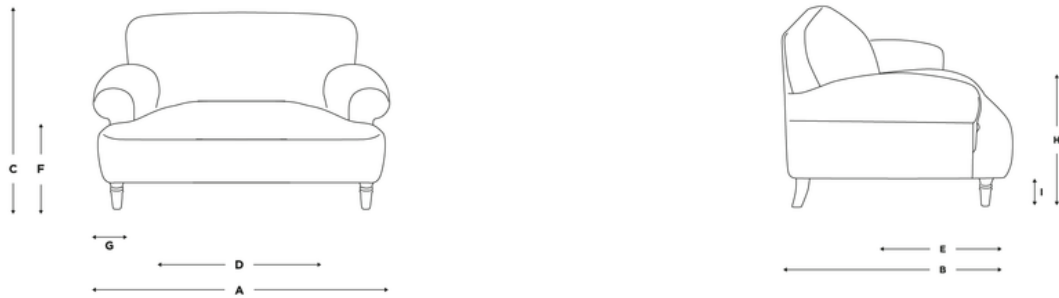

Turn over for full dimensions & more info!

# Easy-Peasy Love Seat

Dimensions	A	B	C	D	E	F	G	H	I
Armchair	108	107	84	60	63	43	24	60	14
Love Seat	128	107	84	85	63	43	24	60	14
Small	175	107	84	129	63	43	24	60	14
Medium	205	107	84	159	63	43	24	60	14
Large	235	107	84	189	63	43	24	60	14
Extra large	265	107	84	219	63	43	24	60	14

**A** - External width (cm)

**B** - External depth (cm)

**C** - External height (cm)

**D** - Seat width (cm)

**E** - Seat depth (cm)

**F** - Seat height (cm)

**G** - Arm width (cm)

**H** - Arm height (cm)

**I** - Legs height (cm)