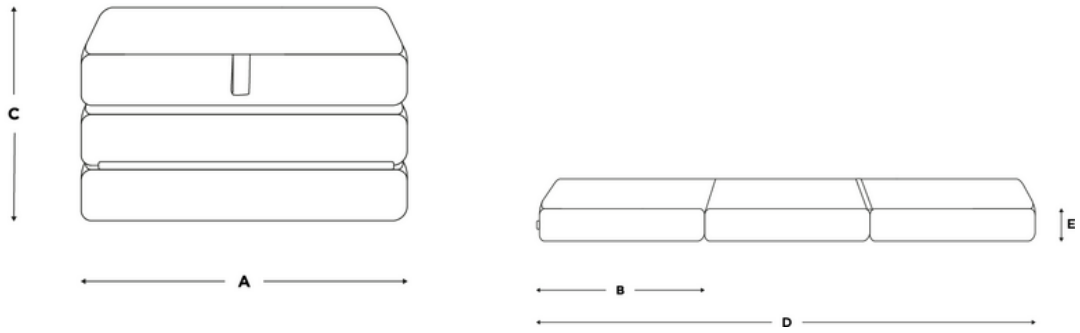

Turn over for full dimensions & more info!

Flip-Flop

Dimensions	A	B	C	D	E
Day Single	60	60	40	180	13

A - Footstool width (cm)

B - Footstool length (cm)

C - Footstool height (cm)

D - Fold-out bed length (cm)