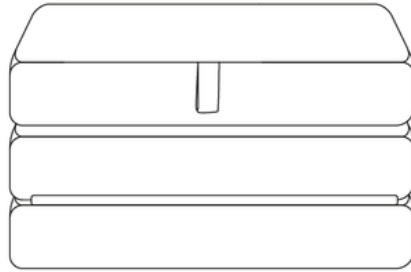

Flip-Flop

Available from

£375

Fabric	Day Single
House fabric	£375
Clever woolly fabric	£435
Clever softie	£455
Brushed cotton	£485
Bamboo softie	£485
Clever velvet	£515
Clever vintage linen	£535
Clever laundered linen	£605
Clever Wobbly Cotton	£625

Turn over for full dimensions & more info!

Flip-Flop

Dimensions	A	B	C	D	E
Day Single	60	60	40	180	13

A - Footstool width (cm)

B - Footstool length (cm)

C - Footstool height (cm)

D - Fold-out bed length (cm)