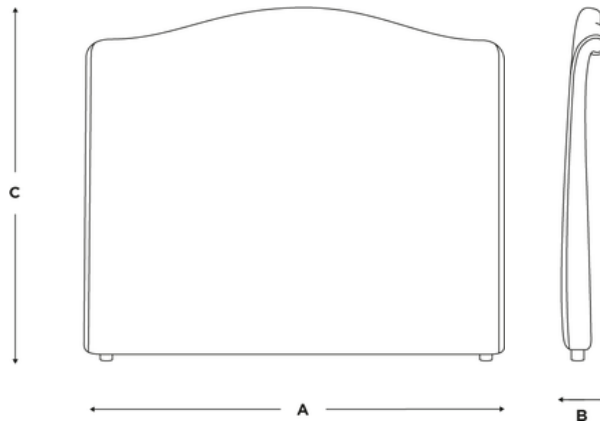

Turn over for full dimensions & more info!

Frenchie Headboard

Dimensions	A	B	C
Single	90	9/26	123
Double	135	9/26	123
Kingsize	150	9/26	123
Superking	180	9/26	123

A - Headboard width (cm)

B - Headboard depth (cm)

C - Headboard height (cm)

Need to know

Assembly

Our delivery crew will take away the packaging and attach your headboard to your Loaf divan.

How does it work?

Sits on the floor or can be attached directly to a divan or bed base