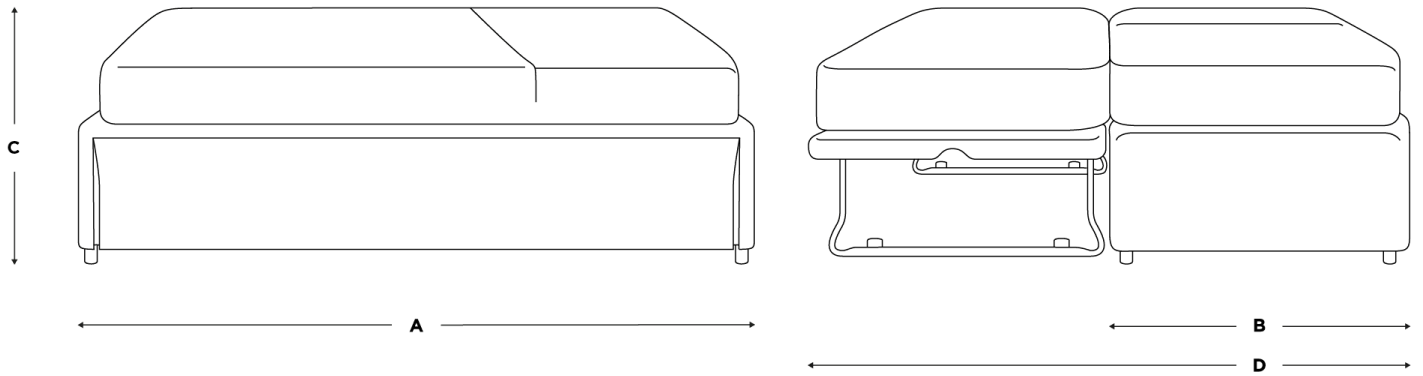

Turn over for full dimensions & more info!

# Friends Trundle Bed

Dimensions	A	B	C	D
Single	198	90	60	180

A - Bed width (cm)

B - Bed length (cm)

D - Bed length (cm)

C - Bed height (cm)