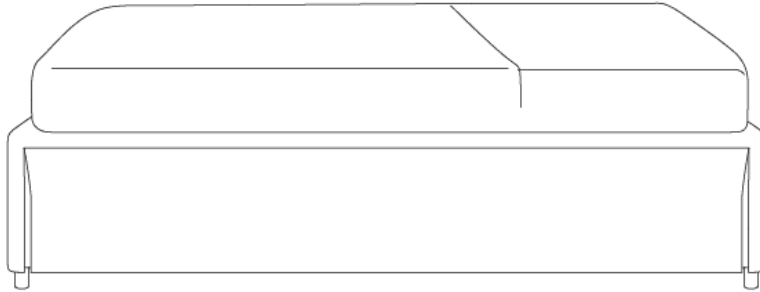

Friends Trundle Bed

Available from
£995

Fabric	Single
House Fabric	£995
Clever Woolly Fabric	£1145
Clever Softie	£1195
Brushed Cotton	£1275
Bamboo Softie	£1275
Clever Velvet	£1355
Clever Vintage Linen	£1415
Clever Laundered Linen	£1595
Clever Wobbly Cotton	£1645

Turn over for full dimensions & more info!