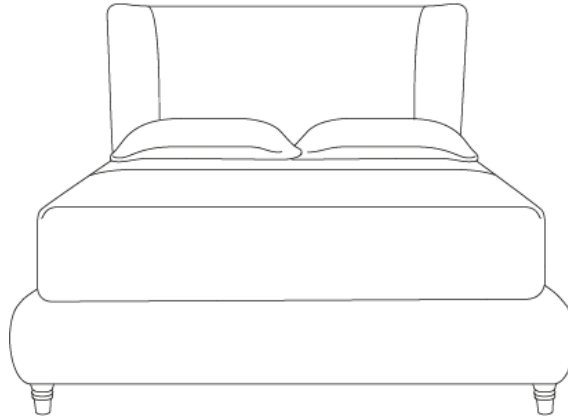

Hugger Bed

Available from
£1195

Fabric	Double	Kingsize	Superking
House Fabric	£1195	£1295	£1395
Clever Woolly Fabric	£1325	£1435	£1545
Clever Softie	£1395	£1515	£1635
Brushed Cotton	£1485	£1615	£1745
Clever Velvet	£1625	£1765	£1905
Bamboo Softie	£1695	£1835	£1975
Clever Vintage Linen	£1695	£1835	£1975
Clever Laundered Linen	£1755	£1895	£2035

Turn over for full dimensions & more info!

Hugger Bed

Dimensions	A	B	C	D	E	F
Double	152	217	30	160	115	10
Kingsize	167	227	30	175	115	10
Superking	197	227	30	205	115	10

A - Bed width (cm)

B - Bed length (cm)

Flat-packed for easy access

Bed frame

Handmade timber frame

Slat frame

Comes with slightly sprung birch slats

Guarantee

1-year guarantee on the bed frame

Any Questions?