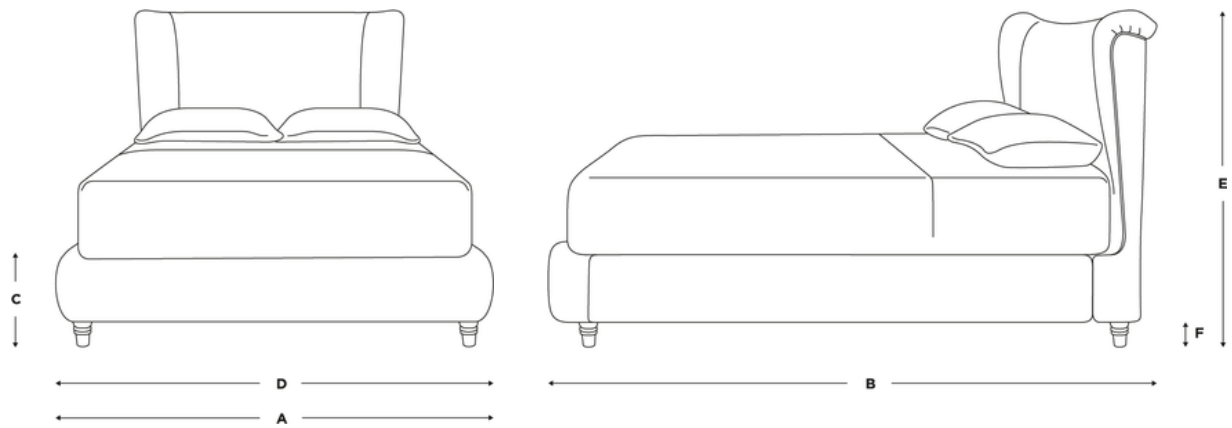

Turn over for full dimensions & more info!

Hugger Bed

Dimensions	A	B	C	D	E	F
Double	152	217	30	160	115	10
Kingsize	167	227	30	175	115	10
Superking	197	227	30	205	115	10

A - Bed width (cm)

B - Bed length (cm)

C - Bed height (cm)

D - Headboard width (cm)

E - Headboard height (cm)

F - Legs height (cm)

Need to know

Assembly

Our delivery crew will assemble for you and take away the packaging

How is it delivered?