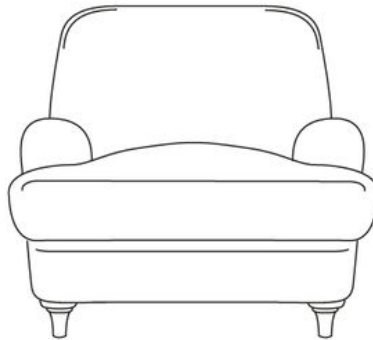

Jonesy Armchair

Available from
£1115

Fabric	Armchair	Love Seat	Small	Medium	Large	Extra large
House Fabric	£1115	£1295	£1545	£1645	£1795	£1975
Clever Woolly Fabric	£1275	£1475	£1785	£1885	£2055	£2265
Clever Softie	£1335	£1545	£1865	£1975	£2145	£2375
Brushed Cotton	£1425	£1655	£1995	£2115	£2295	£2535
Bamboo Softie	£1425	£1655	£1995	£2115	£2295	£2535
Clever Velvet	£1505	£1755	£2115	£2235	£2435	£2685
Clever Vintage Linen	£1555	£1805	£2175	£2305	£2505	£2775
Clever Laundered Linen	£1735	£2015	£2425	£2575	£2795	£3085
Tall legs	+£95	+£95	+£95	+£95	+£95	+£95

Turn over for full dimensions & more info!

Jonesy Armchair

Dimensions	A	B	C	D	E	F	G	H	I
Armchair	83	99	79	61	55	42	12	54	10/17
Love Seat	107	99	79	85	55	42	12	54	10/17
Small	150	99	79	124	55	42	12	54	10/17
Medium	178	99	79	154	55	42	12	54	10/17
Large	208	99	79	184	55	42	12	54	10/17
Extra large	238	99	79	214	55	42	12	54	10/17

Back cushion composition

100% responsibly sourced duck feather

Seat cushion composition

Responsibly sourced duck feather, foam and fibre from recycled sources

Handcrafted legs

100% solid oak

Care instructions