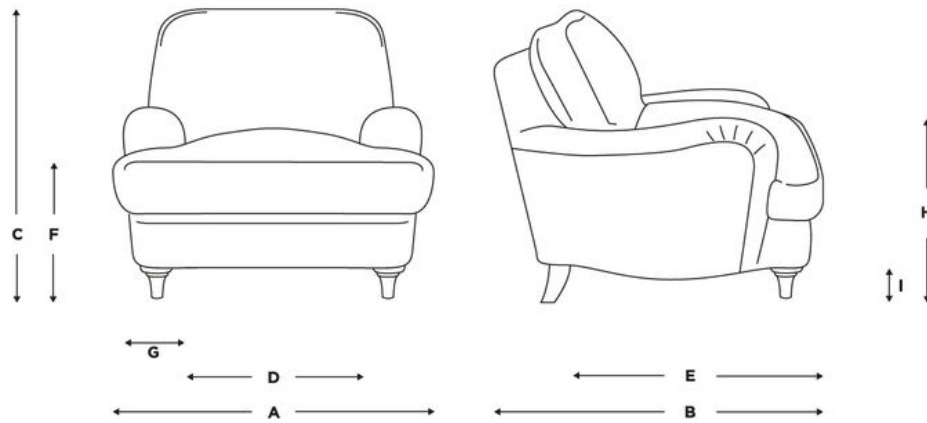

Turn over for full dimensions & more info!

Jonesy Armchair

Dimensions	A	B	C	D	E	F	G	H	I
Armchair	83	99	79	61	55	42	12	54	10/17
Love Seat	107	99	79	85	55	42	12	54	10/17
Small	150	99	79	124	55	42	12	54	10/17
Medium	178	99	79	154	55	42	12	54	10/17
Large	208	99	79	184	55	42	12	54	10/17
Extra large	238	99	79	214	55	42	12	54	10/17

A - External width (cm)

B - External depth (cm)

C - External height (cm)

D - Seat width (cm)

E - Seat depth (cm)

F - Seat height (cm)

G - Arm width (cm)

H - Arm height (cm)