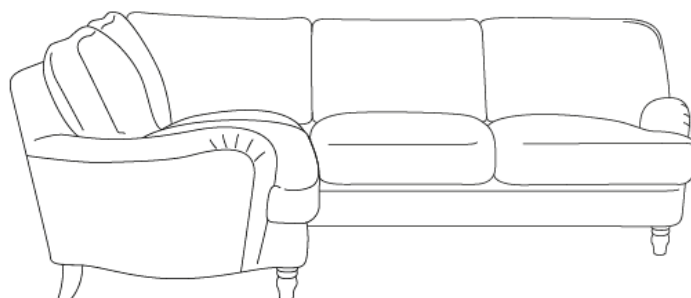

# Jonesy Corner Sofa

---

Available from

**£2995**

Fabric	Large left hand	Large right hand	XL left hand	XL right hand	Even sided
House Fabric	£2995	£2995	£3275	£3275	£3125
Clever Woolly Fabric	£3455	£3455	£3775	£3775	£3615
Clever Softie	£3615	£3615	£3955	£3955	£3785
Brushed Cotton	£3875	£3875	£4235	£4235	£4055
Bamboo Softie	£3875	£3875	£4235	£4235	£4055
Clever Velvet	£4095	£4095	£4475	£4475	£4285
Clever Vintage Linen	£4225	£4225	£4615	£4615	£4425
Clever Laundered Linen	£4705	£4705	£5145	£5145	£4925
Clever Wobbly Cotton	£4935	£4935	£5395	£5395	£5165