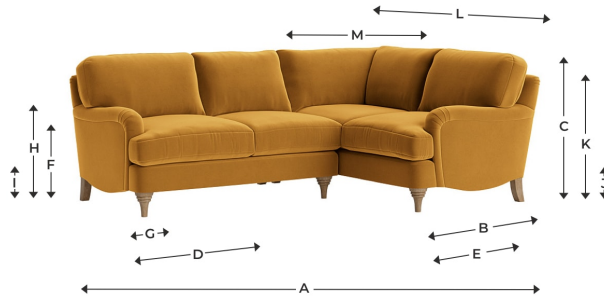

# Jonesy Corner Sofa

---

Available from

**£2995**

Fabric	Large left hand	Large right hand	XL left hand	XL right hand	Even sided
House Fabric	£2995	£2995	£3275	£3275	£3125
Clever Woolly Fabric	£3455	£3455	£3775	£3775	£3615
Clever Softie	£3615	£3615	£3955	£3955	£3785
Brushed Cotton	£3875	£3875	£4235	£4235	£4055
Bamboo Softie	£3875	£3875	£4235	£4235	£4055
Clever Velvet	£4095	£4095	£4475	£4475	£4285
Clever Vintage Linen	£4225	£4225	£4615	£4615	£4425
Clever Laundered Linen	£4705	£4705	£5145	£5145	£4925
Clever Wobbly Cotton	£4935	£4935	£5395	£5395	£5165

# Jonesy Corner Sofa

Dimensions	A	B	C	D	E	F	G	H	I	J	K	L	M
Large left hand	239	99	79	183	55	47	12	59	15	15	63	170	114
Even sided	239	99	79	183	55	47	12	59	15	15	63	239	183
Large right hand	239	99	79	183	55	47	12	59	15	15	63	170	114
XL left hand	297	99	79	241	55	47	12	59	15	15	63	239	183
XL right hand	297	99	79	241	55	47	12	59	15	15	63	239	183