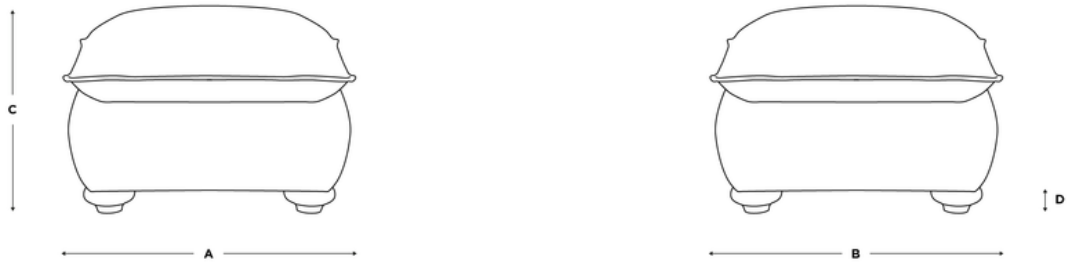

Turn over for full dimensions & more info!

Munch

Dimensions	A	B	C	D
Small Square	65	65	39	6
Rectangle	95	65	39	6

A - External width (cm)

Need to know

B - External depth (cm)

Guarantee

10-year guarantee on the frame