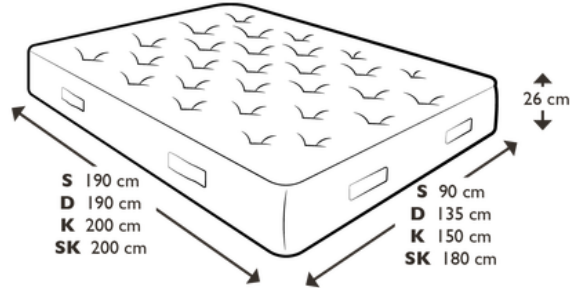

OUR PERFECT MATTRESS

Available from

£445

ITEM	SINGLE	DOUBLE	KINGSIZE	SUPERKING
Extra firm	£445	£545	£595	£695
Firm	£445	£545	£595	£695
Regular	£445	£545	£595	£695

Turn over for full dimensions & more info!