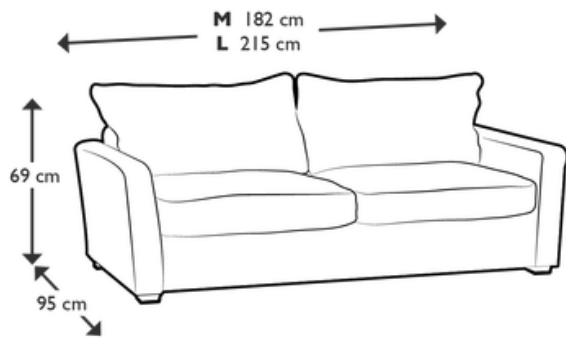

PAVILION SOFA BED

- Our delivery chaps will install for you & take away the packaging
- Washing worries? Removable, loose covers (as in the green styled photo here) available for a small extra charge - please call
- Want to use your own fabric? No problemo! Call us on 0845 468 0784 to find out more.