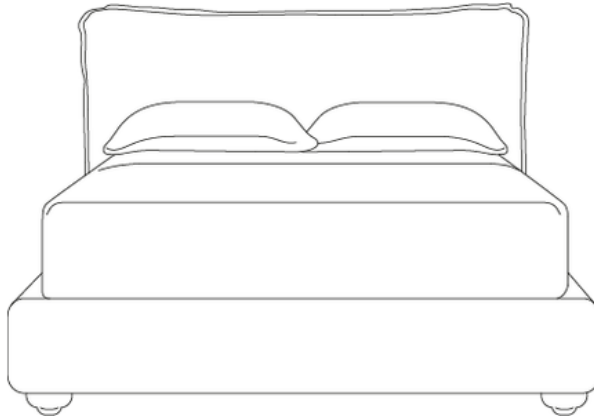

Pillow Talker Bed

Available from
£1295

Fabric	Double	Kingsize	Superking
House Fabric	£1295	£1395	£1495
Clever Woolly Fabric	£1495	£1605	£1725
Clever Softie	£1555	£1675	£1795
Brushed Cotton	£1665	£1795	£1915
Bamboo Softie	£1665	£1795	£1915
Clever Velvet	£1765	£1905	£2035
Clever Vintage Linen	£1845	£1985	£2125
Clever Laundered Linen	£2075	£2235	£2395

Turn over for full dimensions & more info!

Pillow Talker Bed

Dimensions	A	B	C	D	E	F
Double	138	217	31	138	103	6
Kingsize	158	227	31	158	103	6
Superking	188	227	31	188	103	6

A - Bed width (cm)

B - Bed length (cm)

Flat-packed for easy access

Slat frame

Comes with slightly sprung birch slats

Bed frame

Handmade timber frame

Handcrafted legs

100% solid beech

Guarantee