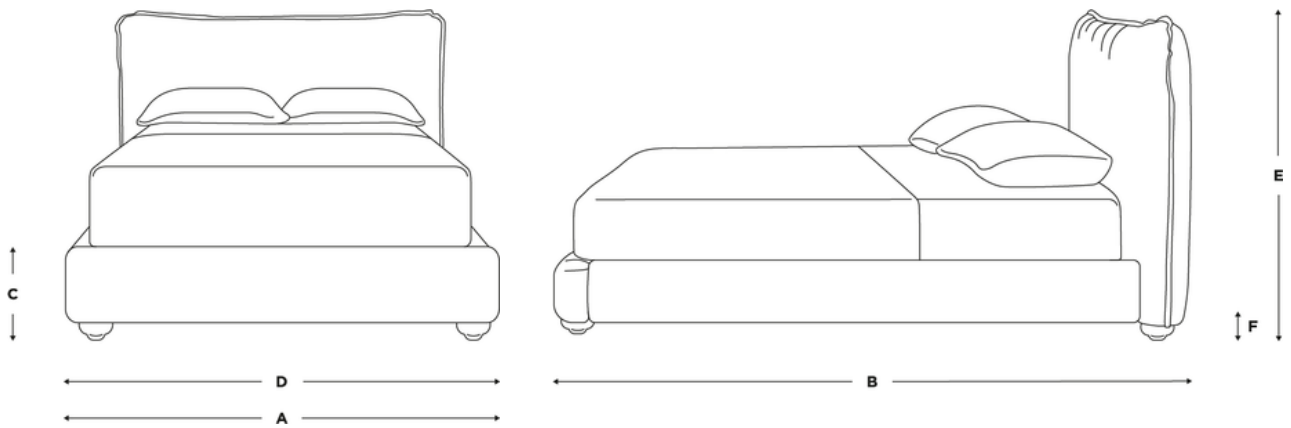

Pillow Talker Bed

Available from
£1295

Fabric	Double	Kingsize	Superking
House Fabric	£1295	£1395	£1495
Clever Woolly Fabric	£1495	£1605	£1725
Clever Softie	£1555	£1675	£1795
Brushed Cotton	£1665	£1795	£1915
Bamboo Softie	£1665	£1795	£1915
Clever Velvet	£1765	£1905	£2035
Clever Vintage Linen	£1845	£1985	£2125
Clever Laundered Linen	£2075	£2235	£2395

Turn over for full dimensions & more info!

Pillow Talker Bed

Dimensions	A	B	C	D	E	F
Double	138	217	31	138	103	6
Kingsize	158	227	31	158	103	6
Superking	188	227	31	188	103	6

A - Bed width (cm)

B - Bed length (cm)

C - Bed height (cm)

D - Headboard width (cm)

E - Headboard height (cm)

F - Legs height (cm)

Need to know

Assembly

Our delivery crew will assemble for you and take away the packaging

How is it delivered?