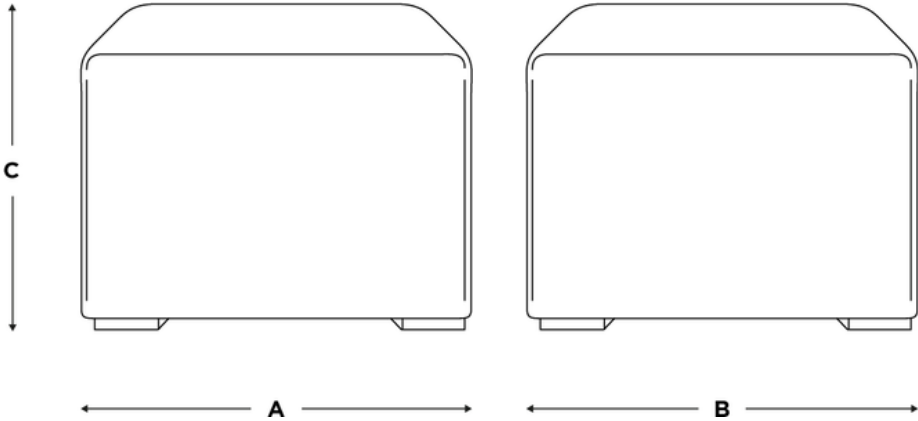

Turn over for full dimensions & more info!

Pow Wow

Dimensions	A	B	C
Rectangle	40	30	32

A - External width (cm)

B - External depth (cm)

C - External height (cm)

Need to know

Guarantee