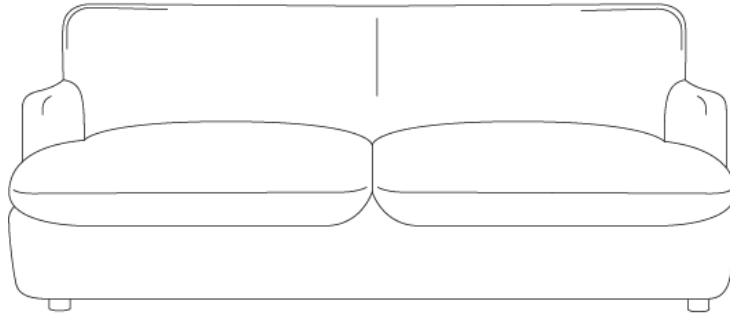

Pudding Sofa Bed

Available from
£1895

Fabric	Medium	Large	Love Seat sofa bed
House Fabric	£1895	£1995	£1445
Clever Woolly Fabric	£2155	£2255	£1645
Clever Softie	£2265	£2365	£1755
Brushed Cotton	£2405	£2515	£1915
Clever Velvet	£2635	£2745	£2115
Bamboo Softie	£2735	£2845	£2225
Clever Vintage Linen	£2735	£2845	£2225
Clever Laundered Linen	£2845	£2945	£2325

Loaf now, pay slower.

Spread the cost with monthly payments when you spend over £1000.

Turn over for full dimensions & more info!

Pudding Sofa Bed

Dimensions	A	B	C	D	E	F	G	H	I	J
Medium	180	120	89	152	72	55	12	63	4	247
Large	200	120	89	172	72	55	12	63	4	247
Love Seat sofa bed	120	120	89	96	72	55	12	63	4	247

H - Arm height (cm)

I - Removable legs height (cm)

Need to know

Assembly

No assembly required. Our delivery crew will install for you & take away the packaging.

Seat cushion composition

Responsibly sourced duck feather, foam and fibre from recycled sources

Handcrafted legs

We design our own, 100% solid oak legs

Mattress (cm)

Medium: 133 width x 178 depth x 12 height
 Large: 153 width x 178 depth x 12 height
 Love Seat sofa bed: 93 width x 198 depth x 12 height