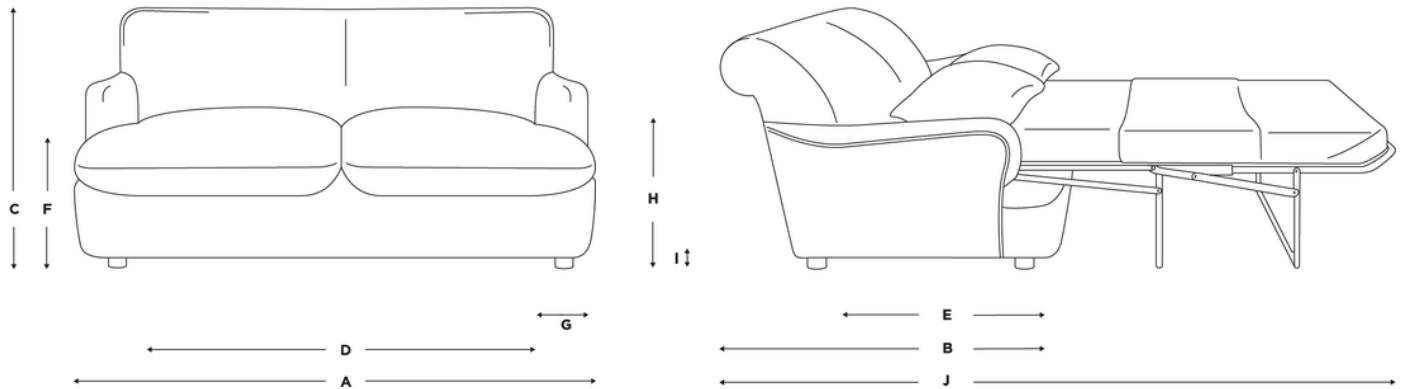

Loaf now, pay slower.

Spread the cost with monthly payments when you spend over £1000.

Turn over for full dimensions & more info!

Pudding Sofa Bed

Dimensions	A	B	C	D	E	F	G	H	I	J
Medium	180	120	89	152	72	55	12	63	4	247
Large	200	120	89	172	72	55	12	63	4	247
Love Seat sofa bed	120	120	89	96	72	55	12	63	4	247

A - External width (cm)

B - External depth (cm)

J - External depth (cm)

C - External height (cm)

D - Seat width (cm)

E - Seat depth (cm)

F - Seat height (cm)

G - Arm width (cm)

H - Arm height (cm)

I - Removable legs height (cm)

Need to know

Assembly

No assembly required. Our delivery crew will install for you & take away the packaging.

Seat cushion composition

Responsibly sourced duck feather, foam and fibre from recycled sources

Handcrafted legs

We design our own, 100% solid oak legs

Mattress (cm)

Medium: 133 width x 178 depth x 12 height
 Large: 153 width x 178 depth x 12 height
 Love Seat sofa bed: 93 width x 198 depth x 12 height