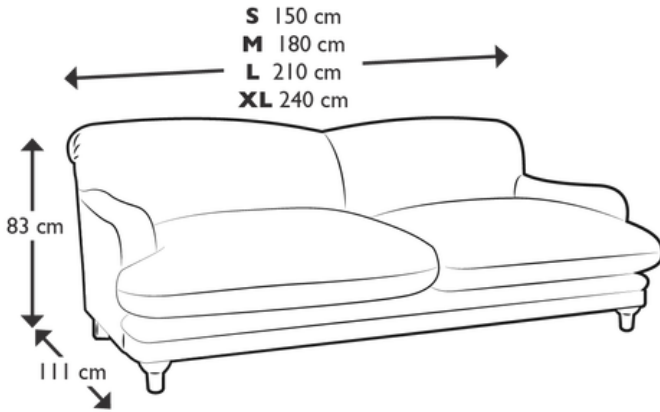

PUDDING SOFA

- Our delivery chaps will assemble for you & take away the packaging
- Removable loose covers available for small extra charge
- Want to use your own fabric or customise the width? No problemo! Call us on 020 3141 8300 to find out more.