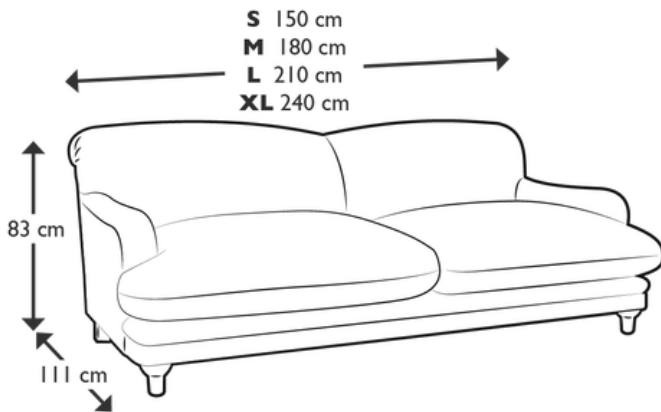

# PUDDING SOFA

- Our delivery chaps will assemble for you & take away the packaging
- Removable loose covers available for small extra charge
- Want to use your own fabric or customise the width? No problemo! Call us on 020 3141 8300 to find out more.