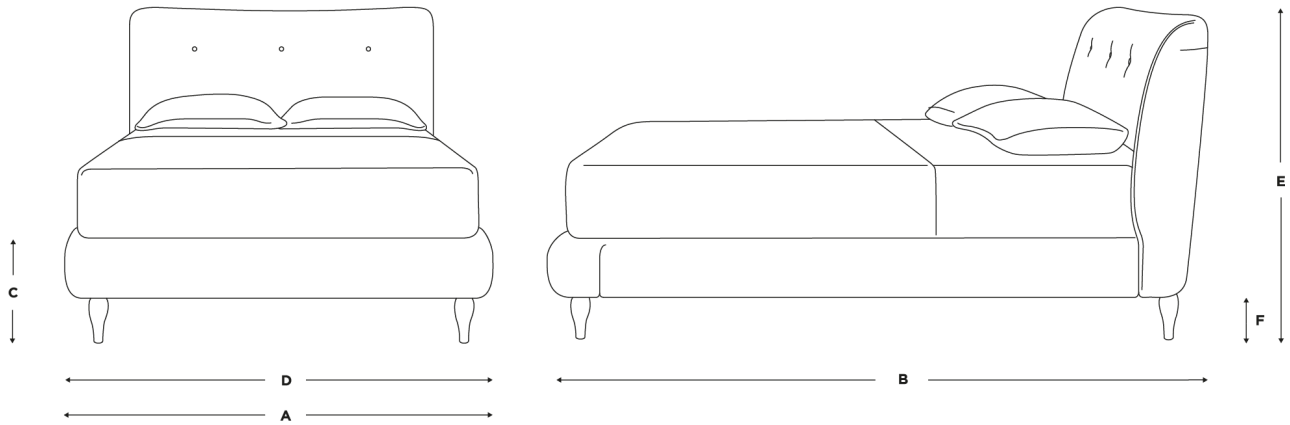

Turn over for full dimensions & more info!

# Puffball Bed

Dimensions	A	B	C	D	E	F
Double	145	222	33	145	103	15
Kingsize	160	232	33	160	103	15
Superking	190	232	33	190	103	15

**A** - Bed width (cm)

**B** - Bed length (cm)

**C** - Bed height (cm)

**D** - Headboard width (cm)

**E** - Headboard height (cm)

**F** - Legs height (cm)