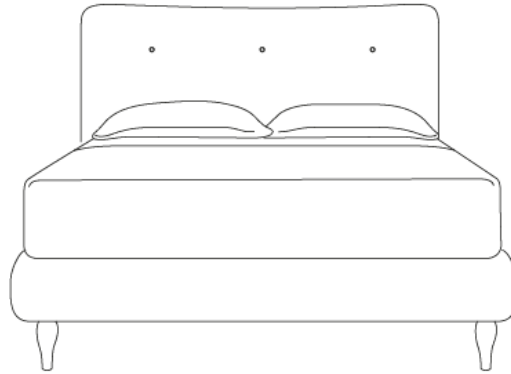

# Puffball Bed

---

Available from

**£1145**

<b>Fabric</b>	<b>Double</b>	<b>Kingsize</b>	<b>Superking</b>
House Fabric	£1145	£1245	£1345
Clever Woolly Fabric	£1325	£1435	£1555
Clever Softie	£1375	£1495	£1615
Brushed Cotton	£1475	£1595	£1725
Bamboo Softie	£1475	£1595	£1725
Clever Velvet	£1565	£1695	£1835
Clever Vintage Linen	£1635	£1775	£1915
Clever Laundered Linen	£1835	£1995	£2155
Clever Wobbly Cotton	£1895	£2055	£2225

# Puffball Bed

Dimensions	A	B	C	D	E	F
Double	145	222	33	145	103	15
Kingsize	160	232	33	160	103	15
Superking	190	232	33	190	103	15

**A** - Bed width (cm)

**B** - Bed length (cm)

**C** - Bed height (cm)

**D** - Headboard width (cm)

**E** - Headboard height (cm)

**F** - Legs height (cm)