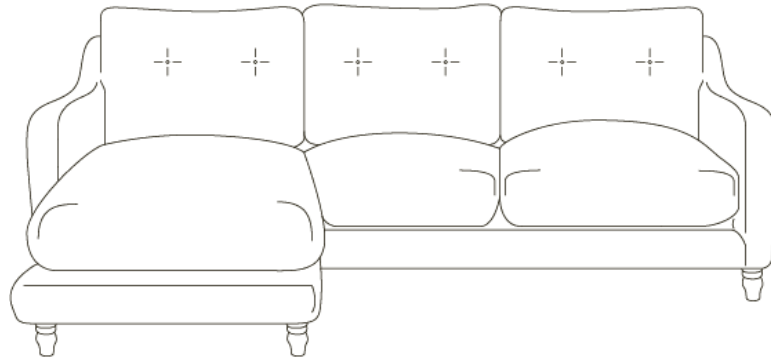

# Slim Jim Chaise Sofa

---

Available from  
**£3745**

Fabric	Large right hand
Clever Velvet	£3745

Turn over for full dimensions & more info!

# Slim Jim Chaise Sofa

Dimensions	A	B	C	D	E	F	G	H	I	J
Large left hand	222	104	84	197	64	45	10	57	10	164
Large right hand	222	104	84	197	64	45	10	57	10	164
XL left hand	252	104	84	227	64	45	10	57	10	164
XL right hand	252	104	84	227	64	45	10	57	10	164