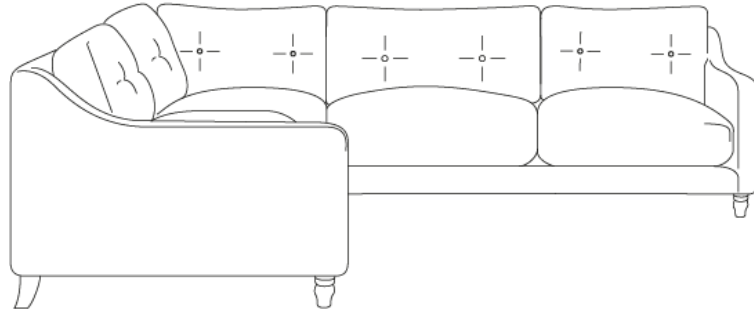

Slim Jim Corner Sofa

Available from
£2995

| Fabric | Large left hand | Large right hand | XL left hand | XL right hand | Even-sided |
|------------------------|-----------------|------------------|--------------|---------------|------------|
| House Fabric | £2995 | £2995 | £3295 | £3295 | £3145 |
| Clever Woolly Fabric | £3445 | £3445 | £3815 | £3815 | £3605 |
| Clever Softie | £3575 | £3575 | £3945 | £3945 | £3735 |
| Brushed Cotton | £3755 | £3755 | £4125 | £4125 | £3915 |
| Clever Velvet | £4005 | £4005 | £4385 | £4385 | £4175 |
| Bamboo Softie | £4115 | £4115 | £4495 | £4495 | £4285 |
| Clever Vintage Linen | £4115 | £4115 | £4495 | £4495 | £4285 |
| Clever Laundered Linen | £4235 | £4235 | £4615 | £4615 | £4405 |
| Beaten Leather | £4865 | £4865 | £5295 | £5295 | £5085 |
| Tall legs | +£195 | +£195 | +£195 | +£195 | +£195 |

Loaf now, pay slower.

Spread the cost with monthly payments when you spend over £1000.

Turn over for full dimensions & more info!

Slim Jim Corner Sofa

| Dimensions | A | B | C | D | E | F | G | H | I | J | K |
|------------------|-----|-----|----|-----|----|----|----|----|-------|-----|-----|
| Large left hand | 275 | 104 | 84 | 224 | 64 | 45 | 10 | 57 | 10/17 | 194 | 144 |
| Large right hand | 275 | 104 | 84 | 224 | 64 | 45 | 10 | 57 | 10/17 | 194 | 144 |
| XL left hand | 356 | 104 | 84 | 304 | 64 | 45 | 10 | 57 | 10/17 | 275 | 224 |
| XL right hand | 356 | 104 | 84 | 304 | 64 | 45 | 10 | 57 | 10/17 | 275 | 224 |
| Even-sided | 275 | 104 | 84 | 224 | 64 | 45 | 10 | 57 | 10/17 | 275 | 224 |

G - Arm width (cm)

H - Arm height (cm)

I - Standard/Tall legs height (cm)

Need to know

Assembly

Our delivery crew will assemble for you & take away the packaging

Back cushion composition

100% responsibly sourced duck feather