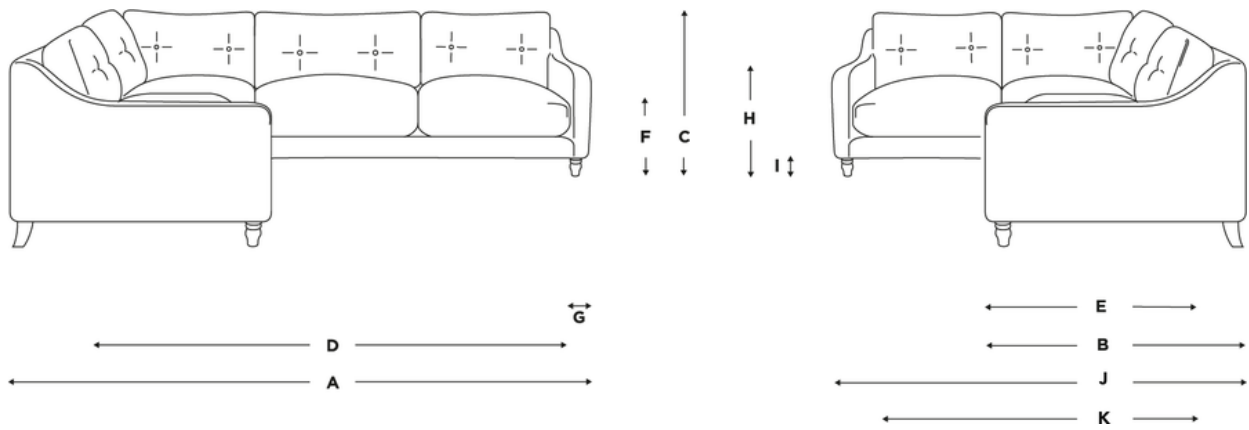

Slim Jim Corner Sofa

Available from
£2995

| Fabric | Large left hand | Large right hand | XL left hand | XL right hand | Even-sided |
|------------------------|-----------------|------------------|--------------|---------------|------------|
| House Fabric | £2995 | £2995 | £3295 | £3295 | £3145 |
| Clever Woolly Fabric | £3445 | £3445 | £3815 | £3815 | £3605 |
| Clever Softie | £3575 | £3575 | £3945 | £3945 | £3735 |
| Brushed Cotton | £3755 | £3755 | £4125 | £4125 | £3915 |
| Clever Velvet | £4005 | £4005 | £4385 | £4385 | £4175 |
| Bamboo Softie | £4115 | £4115 | £4495 | £4495 | £4285 |
| Clever Vintage Linen | £4115 | £4115 | £4495 | £4495 | £4285 |
| Clever Laundered Linen | £4235 | £4235 | £4615 | £4615 | £4405 |
| Beaten Leather | £4865 | £4865 | £5295 | £5295 | £5085 |
| Tall legs | +£195 | +£195 | +£195 | +£195 | +£195 |

Loaf now, pay slower.

Spread the cost with monthly payments when you spend over £1000.

Turn over for full dimensions & more info!

Slim Jim Corner Sofa

| Dimensions | A | B | C | D | E | F | G | H | I | J | K |
|------------------|-----|-----|----|-----|----|----|----|----|-------|-----|-----|
| Large left hand | 275 | 104 | 84 | 224 | 64 | 45 | 10 | 57 | 10/17 | 194 | 144 |
| Large right hand | 275 | 104 | 84 | 224 | 64 | 45 | 10 | 57 | 10/17 | 194 | 144 |
| XL left hand | 356 | 104 | 84 | 304 | 64 | 45 | 10 | 57 | 10/17 | 275 | 224 |
| XL right hand | 356 | 104 | 84 | 304 | 64 | 45 | 10 | 57 | 10/17 | 275 | 224 |
| Even-sided | 275 | 104 | 84 | 224 | 64 | 45 | 10 | 57 | 10/17 | 275 | 224 |

A - External width (cm)

B - External depth (cm)

J - External depth (cm)

C - External height (cm)

D - Seat width (cm)

E - Seat depth (cm)

K - Seat depth (cm)

F - Seat height (cm)

G - Arm width (cm)

H - Arm height (cm)

I - Standard/Tall legs height (cm)

Need to know

Assembly

Our delivery crew will assemble for you & take away the packaging

Back cushion composition

100% responsibly sourced duck feather