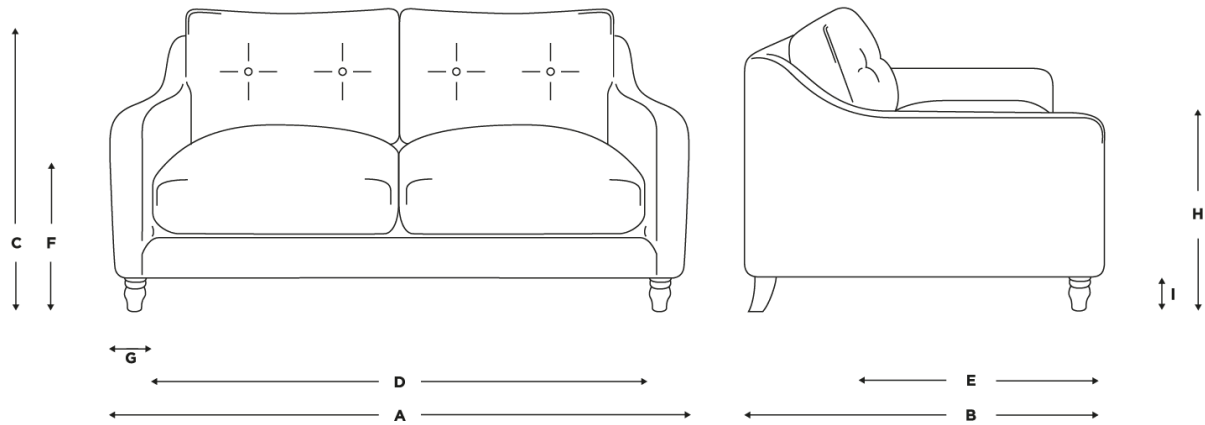

Slim Jim Sofa

Available from
£2345

Fabric	Small	Medium
Clever Velvet	£2345	£2485
Clever Woolly Fabric	£2095	
Clever Vintage Linen	£2555	

Turn over for full dimensions & more info!

Slim Jim Sofa

Dimensions	A	B	C	D	E	F	G	H	I
Small	162	104	84	136	64	45	10	57	10
Medium	192	104	84	166	64	45	10	57	10
Large	222	104	84	197	64	45	10	57	10
Extra Large	252	104	84	227	64	45	10	57	10

A - External width (cm)

B - External depth (cm)

C - External height (cm)

D - Seat width (cm)

E - Seat depth (cm)

F - Seat height (cm)

G - Arm width (cm)

H - Arm height (cm)

I - Standard legs height (cm)

Need to know

Assembly

No assembly required. Our delivery crew will install for you and take away the packaging.

Back cushion composition

100% responsibly sourced duck feather

Seat cushion composition