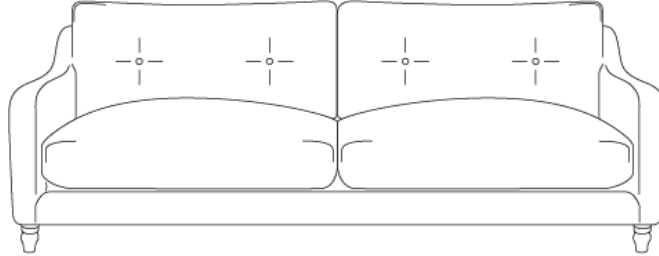

Slim Jim Sofa

Available from
£2345

Fabric	Small	Medium
Clever Velvet	£2345	£2485
Clever Woolly Fabric	£2095	
Clever Vintage Linen	£2555	

Turn over for full dimensions & more info!

Slim Jim Sofa

Dimensions	A	B	C	D	E	F	G	H	I
Small	162	104	84	136	64	45	10	57	10
Medium	192	104	84	166	64	45	10	57	10
Large	222	104	84	197	64	45	10	57	10
Extra Large	252	104	84	227	64	45	10	57	10

A - External width (cm)

B - External depth (cm)

C - External height (cm)

D - Seat width (cm)

E - Seat depth (cm)

F - Seat height (cm)

G - Arm width (cm)

H - Arm height (cm)

I - Standard legs height (cm)

Need to know

Assembly

No assembly required. Our delivery crew will install for you and take away the packaging.

Back cushion composition

100% responsibly sourced duck feather

Seat cushion composition