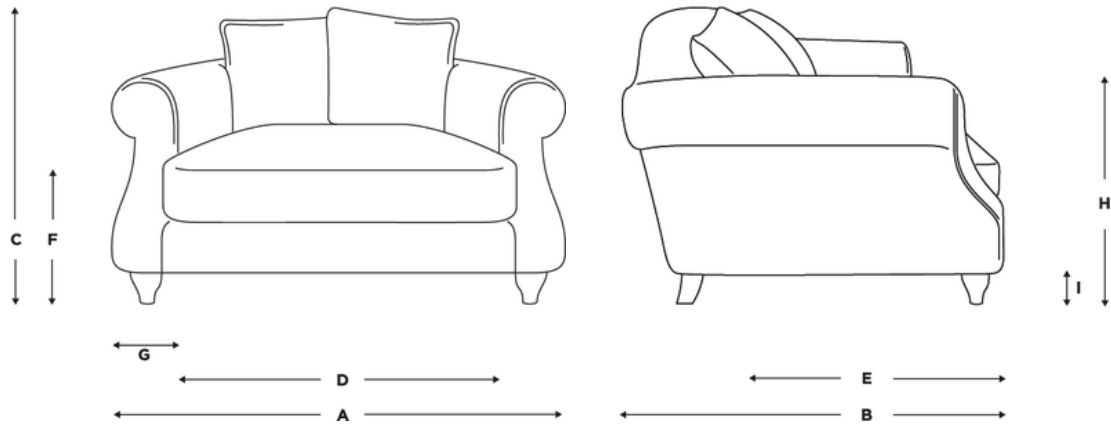

Turn over for full dimensions & more info!

Sloucher Love Seat

Dimensions	A	B	C	D	E	F	G	H	I
Armchair	97	106	82	57	55	45	20	66	10/17
Love Seat	125	106	82	85	55	45	20	66	10/17
Small	158	106	82	118	55	45	20	66	10/17
Medium	188	106	82	148	55	45	20	66	10/17
Large	218	106	82	176	55	45	20	66	10/17
Extra large	248	106	82	206	55	45	20	66	10/17

A - External width (cm)

B - External depth (cm)

C - External height (cm)

D - Seat width (cm)

E - Seat depth (cm)

F - Seat height (cm)

G - Arm width (cm)

H - Arm height (cm)

I - Standard/Tall legs height (cm)

Need to know

Assembly

No assembly required. Our delivery crew will install for you & take away the packaging.

Back cushion composition

100% responsibly sourced duck feather