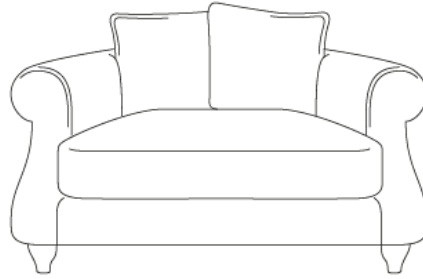

Sloucher Love Seat

**Our
Little
Sale!**
ends 31st January

Available from
£1245 **£1195**

Fabric	Armchair	Love Seat	Small	Medium	Large	Extra large
House Fabric	£945 £905	£1245 £1195	£1445 £1385	£1545 £1485	£1695 £1625	£1845 £1765
Clever Woolly Fabric	£1105 £1065	£1375 £1315	£1635 £1565	£1735 £1665	£1895 £1815	£2045 £1965
Clever Softie	£1185 £1135	£1455 £1395	£1735 £1665	£1845 £1765	£1995 £1915	£2155 £2065
Wool	£1185 £1135	£1455 £1395	£1735 £1665	£1845 £1765	£1995 £1915	£2155 £2065
Brushed Cotton	£1255 £1205	£1525 £1465	£1885 £1805	£1985 £1905	£2145 £2055	£2305 £2215
Clever Linen	£1255 £1205	£1525 £1465	£1885 £1805	£1985 £1905	£2145 £2055	£2305 £2215
Vintage Linen	£1255 £1205	£1525 £1465	£1885 £1805	£1985 £1905	£2145 £2055	£2305 £2215
Clever Velvet	£1385 £1325	£1655 £1585	£2085 £1995	£2185 £2095	£2345 £2245	£2495 £2395
Vintage Velvet	£1445 £1385	£1725 £1655	£2185 £2095	£2295 £2205	£2445 £2345	£2605 £2495
Bamboo Softie	£1445 £1385	£1725 £1655	£2185 £2095	£2295 £2205	£2445 £2345	£2605 £2495
Clever Deep Velvet	£1505 £1445	£1785 £1715	£2285 £2195	£2395 £2295	£2545 £2445	£2705 £2595
Clever Laundered Linen	£1505 £1445	£1785 £1715	£2285 £2195	£2395 £2295	£2545 £2445	£2705 £2595
Tall legs	+£95	+£95	+£95	+£95	+£95	+£95
Removable covers*	+£85	+£125	+£145	+£175	+£195	+£225

Turn over for full dimensions & more info!

Sloucher Love Seat

Dimensions	A	B	C	D	E	F	G	H	I
Armchair	97	106	82	57	55	45	20	66	10/17
Love Seat	125	106	82	85	55	45	20	66	10/17
Small	158	106	82	118	55	45	20	66	10/17
Medium	188	106	82	148	55	45	20	66	10/17
Large	218	106	82	176	55	45	20	66	10/17
Extra large	248	106	82	206	55	45	20	66	10/17