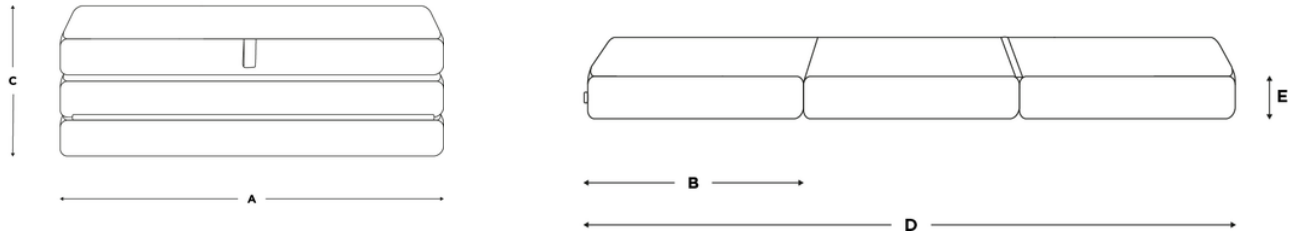

Turn over for full dimensions & more info!

# Slumberbox

Dimensions	A	B	C	D	E
Double	136	64	41	190	9

A - Footstool width (cm)

B - Footstool length (cm)

C - Footstool height (cm)

D - Mattress length (cm)

E - Mattress height (cm)