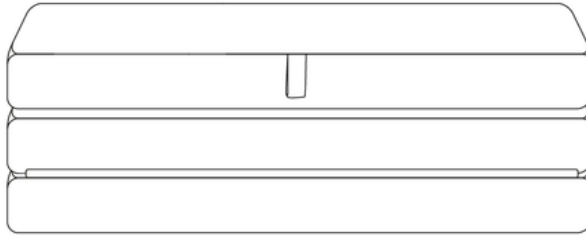

# Slumberbox

---

Available from

**£595**

<b>Fabric</b>	<b>Double</b>
House Fabric	£595
Clever Woolly Fabric	£755
Clever Softie	£785
Brushed Cotton	£825
Clever Velvet	£895
Bamboo Softie	£905
Clever Vintage Linen	£905
Clever Laundered Linen	£915

# Slumberbox

Dimensions	A	B	C	D	E
Double	136	64	41	190	9

A - Footstool width (cm)

B - Footstool length (cm)

C - Footstool height (cm)

D - Mattress length (cm)

E - Mattress height (cm)

### Removable cover

Top cover of cushion is removable