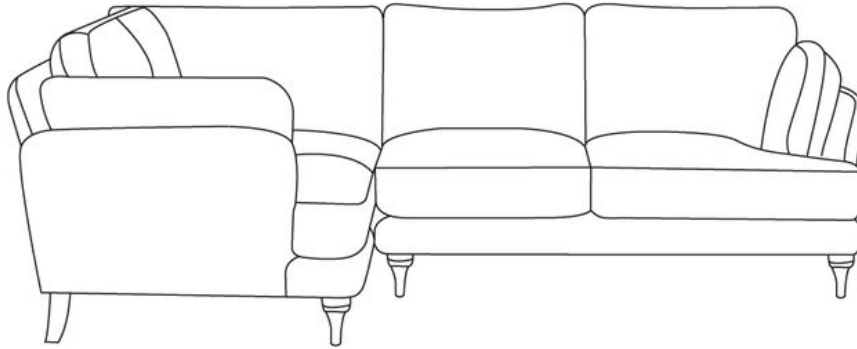

# Smithy Corner Sofa

---

Available from  
**£3335**

Fabric	Large left hand	Large right hand	XL left hand	XL right hand	Even sided
House fabric	£3335	£3335	£3645	£3645	£3475
Clever woolly fabric	£3825	£3825	£4175	£4175	£4005
Clever softie	£3995	£3995	£4375	£4375	£4195
Brushed cotton	£4285	£4285	£4685	£4685	£4485
Bamboo softie	£4285	£4285	£4685	£4685	£4485
Clever velvet	£4525	£4525	£4955	£4955	£4745
Clever vintage linen	£4675	£4675	£5105	£5105	£4895
Clever laundered linen	£5205	£5205	£5685	£5685	£5455
Clever Wobbly Cotton	£5465	£5465	£5965	£5965	£5725

# Smithy Corner Sofa

Dimensions	A	B	C	D	E	F	G	H	I	J	K	L	M
Large left hand	283	108	90	216	62	45	25	75	15	15	65	208	146
Even sided	283	108	90	216	62	45	25	75	15	15	65		
Large right hand	283	108	90	216	62	45	25	75	15	15	65	208	146
XL left hand	357	108	90	284	62	45	25	75	15	15	65	283	216
XL right hand	357	108	90	284	62	45	25	75	15	15	65	283	216