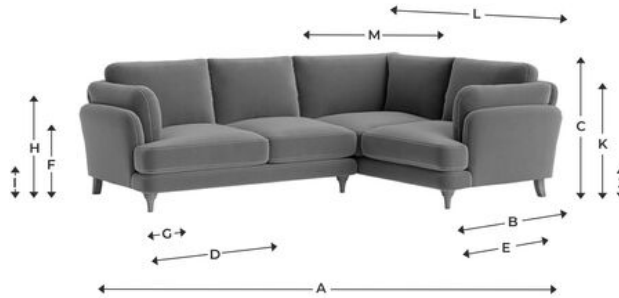

# Smithy Corner Sofa

---

Available from  
**£3335**

Fabric	Large left hand	Large right hand	XL left hand	XL right hand	Even sided
House fabric	£3335	£3335	£3645	£3645	£3475
Clever woolly fabric	£3825	£3825	£4175	£4175	£4005
Clever softie	£3995	£3995	£4375	£4375	£4195
Brushed cotton	£4285	£4285	£4685	£4685	£4485
Bamboo softie	£4285	£4285	£4685	£4685	£4485
Clever velvet	£4525	£4525	£4955	£4955	£4745
Clever vintage linen	£4675	£4675	£5105	£5105	£4895
Clever laundered linen	£5205	£5205	£5685	£5685	£5455
Clever Wobbly Cotton	£5465	£5465	£5965	£5965	£5725

Turn over for full dimensions & more info!

# Smithy Corner Sofa

Dimensions	A	B	C	D	E	F	G	H	I	J	K	L	M
Large left hand	283	108	90	216	62	45	25	75	15	15	65	208	146
Even sided	283	108	90	216	62	45	25	75	15	15	65		
Large right hand	283	108	90	216	62	45	25	75	15	15	65	208	146
XL left hand	357	108	90	284	62	45	25	75	15	15	65	283	216
XL right hand	357	108	90	284	62	45	25	75	15	15	65	283	216