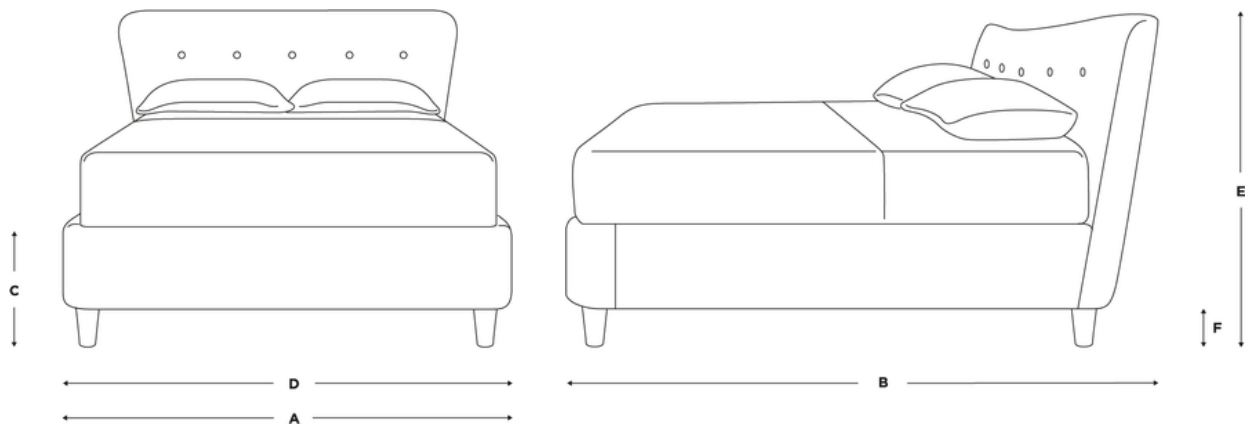

Turn over for full dimensions & more info!

Smoke Bed

Dimensions	A	B	C	D	E	F
Double	148	204	32	154	106	10
Kingsize	163	224	32	169	106	10
Superking	193	224	32	199	106	10

A - Bed width (cm)

B - Bed length (cm)

C - Bed height (cm)

D - Headboard width (cm)

E - Headboard height (cm)

F - Legs height (cm)

Need to know

Assembly

Our delivery crew will assemble for you and take away the packaging

How is it delivered?