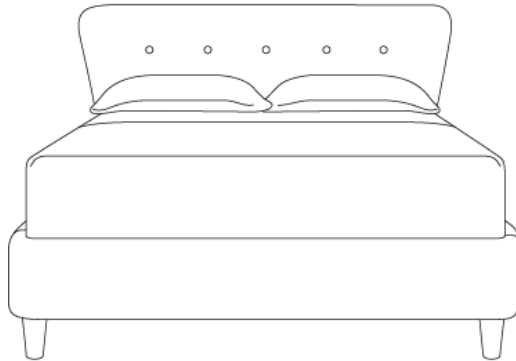

Smoke Bed

Available from
£1095

Fabric	Double	Kingsize	Superking
House Fabric	£1095	£1195	£1295
Clever Woolly Fabric	£1215	£1325	£1435
Clever Softie	£1275	£1395	£1515
Brushed Cotton	£1355	£1485	£1615
Clever Velvet	£1485	£1625	£1765
Bamboo Softie	£1555	£1695	£1835
Clever Vintage Linen	£1555	£1695	£1835
Clever Laundered Linen	£1605	£1745	£1885

Turn over for full dimensions & more info!

Smoke Bed

Dimensions	A	B	C	D	E	F
Double	148	204	32	154	106	10
Kingsize	163	224	32	169	106	10
Superking	193	224	32	199	106	10

A - Bed width (cm)

B - Bed length (cm)

Flat-packed for easy access

Bed frame

Handmade timber frame

Slat frame

Comes with slightly sprung birch slats

Guarantee

1-year guarantee on the bed frame

Any Questions?