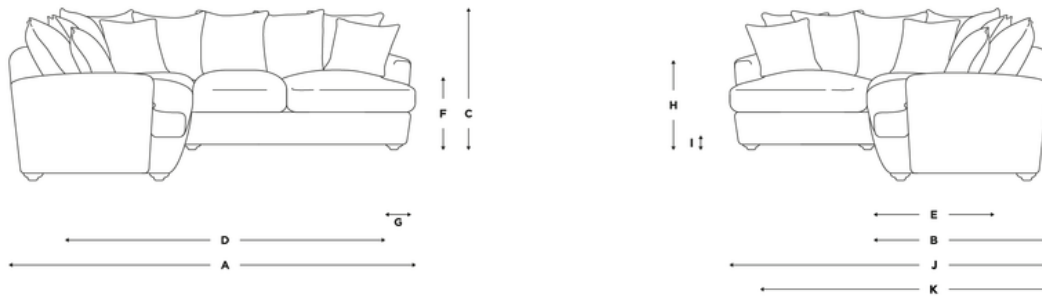

Smooch Corner Sofa

Available from
£2995

Fabric	Large left hand	Large right hand	XL left hand	XL right hand	Even-sided
House Fabric	£2995	£2995	£3295	£3295	£3145
Clever Woolly Fabric	£3445	£3445	£3815	£3815	£3605
Clever Softie	£3575	£3575	£3945	£3945	£3735
Brushed Cotton	£3755	£3755	£4125	£4125	£3915
Clever Velvet	£4005	£4005	£4385	£4385	£4175
Bamboo Softie	£4115	£4115	£4495	£4495	£4285
Clever Vintage Linen	£4115	£4115	£4495	£4495	£4285
Clever Laundered Linen	£4235	£4235	£4615	£4615	£4405

Loaf now, pay slower.

Spread the cost with monthly payments when you spend over £1000.

Turn over for full dimensions & more info!

Smooch Corner Sofa

Dimensions	A	B	C	D	E	F	G	H	I	J	K
Large left hand	272	104	95	213	64	56	17	66	6	196	137
Large right hand	272	104	95	213	64	56	17	66	6	196	137
XL left hand	347	104	95	284	64	56	17	66	6	268	210
XL right hand	347	104	95	284	64	56	17	66	6	268	210
Even-sided	272	104	95	213	64	56	17	66	6	272	213

A - External width (cm)

B - External depth (cm)

J - External depth (cm)

C - External height (cm)

D - Seat width (cm)

E - Seat depth (cm)

K - Seat depth (cm)

F - Seat height (cm)