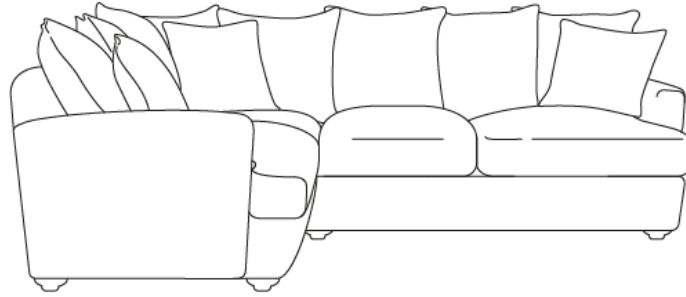

Smooch Corner Sofa

Available from
£2995

Fabric	Large left hand	Large right hand	XL left hand	XL right hand	Even-sided
House Fabric	£2995	£2995	£3295	£3295	£3145
Clever Woolly Fabric	£3445	£3445	£3815	£3815	£3605
Clever Softie	£3575	£3575	£3945	£3945	£3735
Brushed Cotton	£3755	£3755	£4125	£4125	£3915
Clever Velvet	£4005	£4005	£4385	£4385	£4175
Bamboo Softie	£4115	£4115	£4495	£4495	£4285
Clever Vintage Linen	£4115	£4115	£4495	£4495	£4285
Clever Laundered Linen	£4235	£4235	£4615	£4615	£4405

Loaf now, pay slower.

Spread the cost with monthly payments when you spend over £1000.

Turn over for full dimensions & more info!

Smooch Corner Sofa

Dimensions	A	B	C	D	E	F	G	H	I	J	K
Large left hand	272	104	95	213	64	56	17	66	6	196	137
Large right hand	272	104	95	213	64	56	17	66	6	196	137
XL left hand	347	104	95	284	64	56	17	66	6	268	210
XL right hand	347	104	95	284	64	56	17	66	6	268	210
Even-sided	272	104	95	213	64	56	17	66	6	272	213