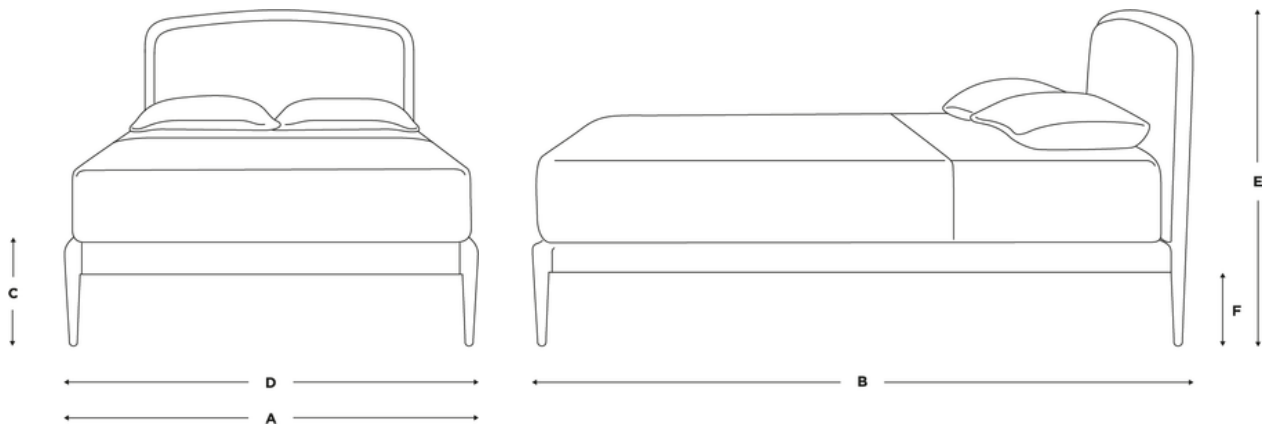

Turn over for full dimensions & more info!

# Smoothie Bed

Dimensions	A	B	C	D	E	F
Double	137	199	30	137	95	20
Kingsize	152	209	30	152	95	20
Superking	182	209	30	182	95	20

**A** - Bed width (cm)

**B** - Bed length (cm)

**C** - Bed height (cm)

**D** - Headboard width (cm)

**E** - Headboard height (cm)

**F** - Legs height (cm)