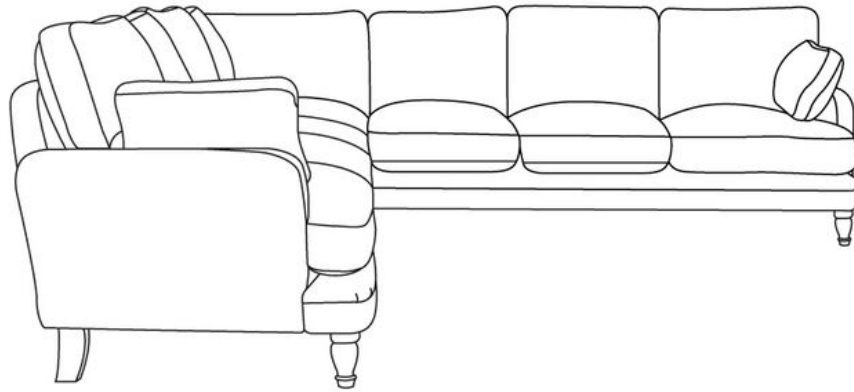

# Squisharoo Corner Sofa

Available from

**£2845**

Fabric	Large left hand	Large right hand	XL left hand	XL right hand	Even-sided
House Fabric	£2845	£2845	£3145	£3145	£2995
Clever Woolly Fabric	£3295	£3295	£3665	£3665	£3455
Clever Softie	£3425	£3425	£3795	£3795	£3585
Brushed Cotton	£3605	£3605	£3975	£3975	£3765
Clever Velvet	£3855	£3855	£4225	£4225	£4015
Bamboo Softie	£3965	£3965	£4335	£4335	£4125
Clever Vintage Linen	£3965	£3965	£4335	£4335	£4125
Clever Laundered Linen	£4085	£4085	£4455	£4455	£4245

# Squisharoo Corner Sofa

Dimensions	A	B	C	D	E	F	G	H	I	J	K
Large left hand	240	94	86	218	58	50	12	58	14	178	156
Large right hand	240	94	86	218	58	50	12	58	14	178	156
XL left hand	302	94	86	270	58	50	12	58	14	240	218
XL right hand	302	94	86	270	58	50	12	58	14	240	218
Even-sided	240	94	86	218	58	50	12	58	14	240	218