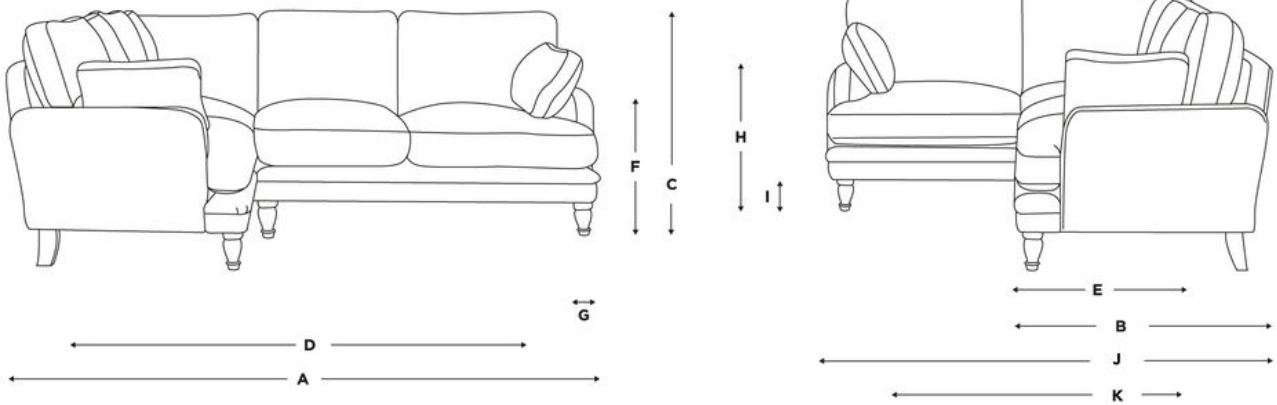

# Squisharoo Corner Sofa

Available from

**£2845**

Fabric	Large left hand	Large right hand	XL left hand	XL right hand	Even-sided
House Fabric	£2845	£2845	£3145	£3145	£2995
Clever Woolly Fabric	£3295	£3295	£3665	£3665	£3455
Clever Softie	£3425	£3425	£3795	£3795	£3585
Brushed Cotton	£3605	£3605	£3975	£3975	£3765
Clever Velvet	£3855	£3855	£4225	£4225	£4015
Bamboo Softie	£3965	£3965	£4335	£4335	£4125
Clever Vintage Linen	£3965	£3965	£4335	£4335	£4125
Clever Laundered Linen	£4085	£4085	£4455	£4455	£4245

Turn over for full dimensions & more info!

# Squisharoo Corner Sofa

Dimensions	A	B	C	D	E	F	G	H	I	J	K
Large left hand	240	94	86	218	58	50	12	58	14	178	156
Large right hand	240	94	86	218	58	50	12	58	14	178	156
XL left hand	302	94	86	270	58	50	12	58	14	240	218
XL right hand	302	94	86	270	58	50	12	58	14	240	218
Even-sided	240	94	86	218	58	50	12	58	14	240	218