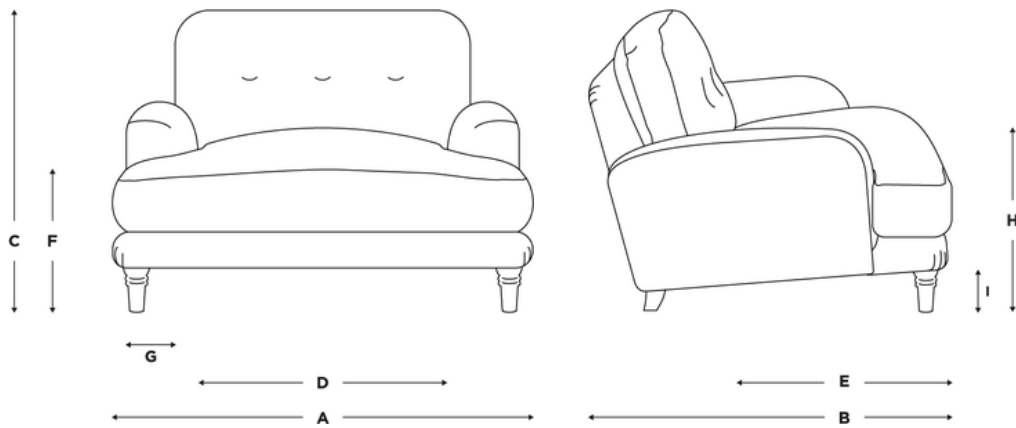

Sugar Bum Love Seat

Our
**Little
Sale**

has landed
ends 31st January

Available from
~~£1445~~ **£1385**

Fabric	Armchair	Love Seat	Small	Medium	Large	Extra large
House Fabric	£1145 £1095	£1445 £1385	£1645 £1575	£1745 £1675	£1895 £1815	£2045 £1965
Clever Woolly Fabric	£1305 £1255	£1575 £1505	£1835 £1755	£1935 £1855	£2095 £2005	£2245 £2155
Clever Softie	£1385 £1325	£1655 £1585	£1935 £1855	£2045 £1965	£2195 £2105	£2355 £2255
Brushed Cotton	£1455 £1395	£1725 £1655	£2085 £1995	£2185 £2095	£2345 £2245	£2505 £2405
Clever Velvet	£1585 £1515	£1855 £1775	£2285 £2195	£2385 £2285	£2545 £2445	£2695 £2585
Bamboo Softie	£1645 £1575	£1925 £1845	£2385 £2285	£2495 £2395	£2645 £2535	£2805 £2695
Clever Vintage Linen	£1645 £1575	£1925 £1845	£2385 £2285	£2495 £2395	£2645 £2535	£2805 £2695
Clever Laundered Linen	£1705 £1635	£1985 £1905	£2485 £2385	£2595 £2485	£2745 £2635	£2905 £2785
Beaten Leather	£2285 £2195	£2585 £2475	£3035 £2915	£3145 £3015	£3295 £3165	£3455 £3315

Turn over for full dimensions & more info!

Sugar Bum Love Seat

Dimensions	A	B	C	D	E	F	G	H	I
Armchair	96	98	80	60	60	46	18	56	14
Love Seat	124	108	80	88	70	46	18	56	14
Small	154	108	80	118	70	46	18	56	14
Medium	184	108	80	149	70	46	18	56	14
Large	215	108	80	179	70	46	18	56	14
Extra large	245	108	80	210	70	46	18	56	14

A - External width (cm)

B - External depth (cm)

C - External height (cm)

D - Seat width (cm)

E - Seat depth (cm)

F - Seat height (cm)

G - Arm width (cm)

H - Arm height (cm)