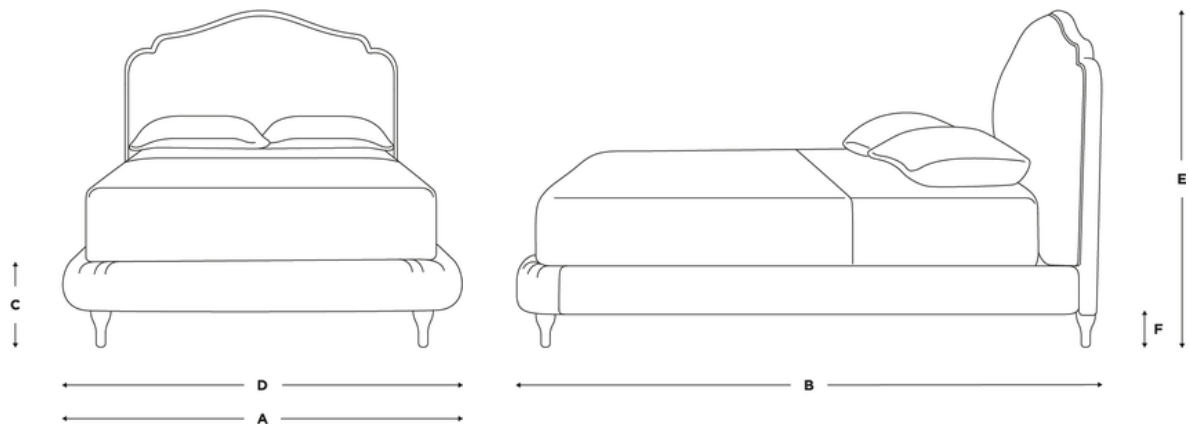

Sugar Puff Bed

Available from
£1195

Fabric	Double	Kingsize	Superking
House Fabric	£1195	£1295	£1395
Clever Woolly Fabric	£1325	£1435	£1545
Clever Softie	£1395	£1515	£1635
Brushed Cotton	£1485	£1615	£1745
Clever Velvet	£1625	£1765	£1905
Bamboo Softie	£1695	£1835	£1975
Clever Vintage Linen	£1695	£1835	£1975
Clever Laundered Linen	£1755	£1895	£2035

Turn over for full dimensions & more info!

Sugar Puff Bed

Dimensions	A	B	C	D	E	F
Double	146	214	29	146	126	15
Kingsize	161	228	29	161	126	15
Superking	191	228	29	191	126	15

A - Bed width (cm)

B - Bed length (cm)

C - Bed height (cm)

D - Headboard width (cm)

E - Headboard height (cm)

F - Legs height (cm)

Need to know

Assembly

Our delivery crew will assemble for you and take away the packaging

How is it delivered?