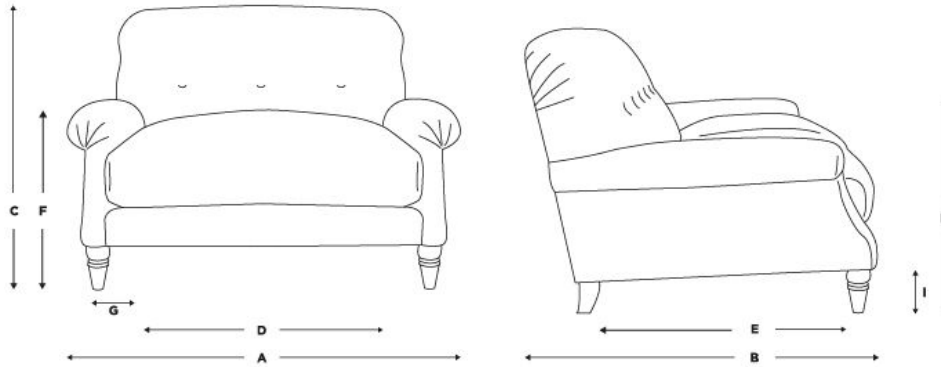

Turn over for full dimensions & more info!

# Teacake Love Seat

Dimensions	A	B	C	D	E	F	G	H	I
Armchair	90	108	88	50	70	50	20	55	14
Love Seat	130	108	88	90	70	50	20	55	14
Small	160	108	88	120	70	50	20	55	14
Medium	190	108	88	150	70	50	20	55	14
Large	220	108	88	180	70	50	20	55	14
Extra large	250	108	88	210	70	50	20	55	14

**A** - External width (cm)

**B** - External depth (cm)

**C** - External height (cm)

**D** - Seat width (cm)

**E** - Seat depth (cm)

**F** - Seat height (cm)

**G** - Arm width (cm)

**H** - Arm height (cm)

**I** - Legs height (cm)