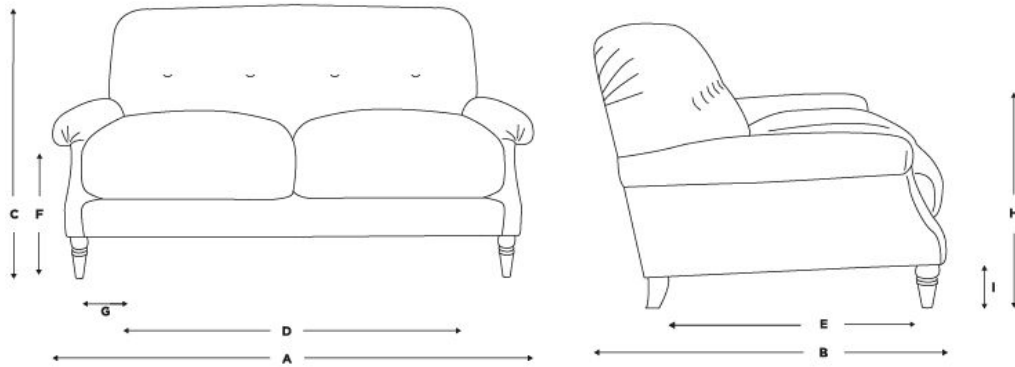

Turn over for full dimensions & more info!

Teacake Sofa

Dimensions	A	B	C	D	E	F	G	H	I
Armchair	90	108	88	50	70	50	20	55	14
Love Seat	130	108	88	90	70	50	20	55	14
Small	160	108	88	120	70	50	20	55	14
Medium	190	108	88	150	70	50	20	55	14
Large	220	108	88	180	70	50	20	55	14
Extra large	250	108	88	210	70	50	20	55	14

A - External width (cm)

B - External depth (cm)

C - External height (cm)

D - Seat width (cm)

E - Seat depth (cm)

F - Seat height (cm)

G - Arm width (cm)

H - Arm height (cm)