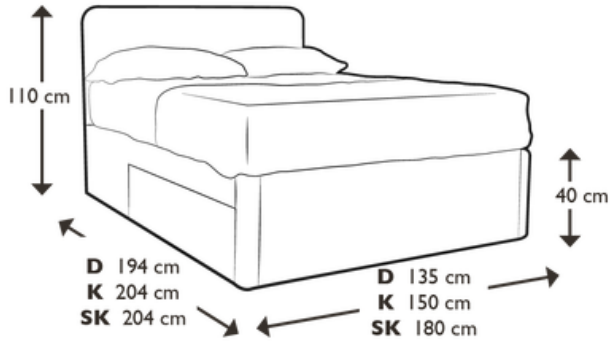

WOODY STORAGE BED

- This product fits UK standard mattresses. See UK standard sizes
- Our delivery chaps will assemble for you & take away the packaging
- Comes flat-packed for easy access

ITEM	DOUBLE	KINGSIZE	SUPERKING
Kingsize Woody Storage Bed in Reclaimed Fir	n/a	£1045	n/a
Superking Woody Storage Bed in Reclaimed Fir	n/a	n/a	£1145
Double Woody Storage Bed in Reclaimed Fir	£995	n/a	n/a