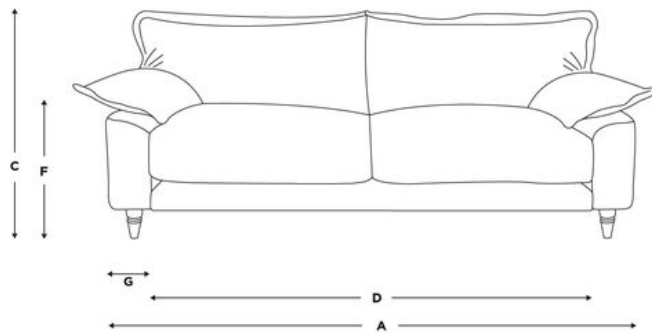

Bakewell Sofa

Our
**Little
Sale**

has landed
ends 31st January

Available from
~~£1645~~ **£1575**

Fabric	Armchair	Love Seat	Small	Medium	Large	Extra large
House Fabric	£1145 £1095	£1445 £1385	£1645 £1575	£1745 £1675	£1895 £1815	£2045 £1965
Clever Woolly Fabric	£1305 £1255	£1575 £1505	£1835 £1755	£1935 £1855	£2095 £2005	£2245 £2155
Clever Softie	£1385 £1325	£1655 £1585	£1935 £1855	£2045 £1965	£2195 £2105	£2355 £2255
Brushed Cotton	£1455 £1395	£1725 £1655	£2085 £1995	£2185 £2095	£2345 £2245	£2505 £2405
Clever Velvet	£1585 £1515	£1855 £1775	£2285 £2195	£2385 £2285	£2545 £2445	£2695 £2585
Bamboo Softie	£1645 £1575	£1925 £1845	£2385 £2285	£2495 £2395	£2645 £2535	£2805 £2695
Clever Vintage Linen	£1645 £1575	£1925 £1845	£2385 £2285	£2495 £2395	£2645 £2535	£2805 £2695
Clever Laundered Linen	£1705 £1635	£1985 £1905	£2485 £2385	£2595 £2485	£2745 £2635	£2905 £2785

Turn over for full dimensions & more info!

Bakewell Sofa

Dimensions	A	B	C	D	E	F	G	H	I	J
Armchair	110	105	89	66	68	50	22	55	14	78
Love Seat	136	105	89	92	68	50	22	55	14	78
Small	170	105	89	126	68	50	22	55	14	78
Medium	200	105	89	156	68	50	22	55	14	78
Large	230	105	89	186	68	50	22	55	14	78
Extra large	260	105	89	216	68	50	22	55	14	78

A - External width (cm)

B - External depth (cm)

C - External height (cm)

D - Seat width (cm)

E - Seat depth (cm)

F - Seat height (cm)

G - Arm width (cm)

H - Arm height (cm)