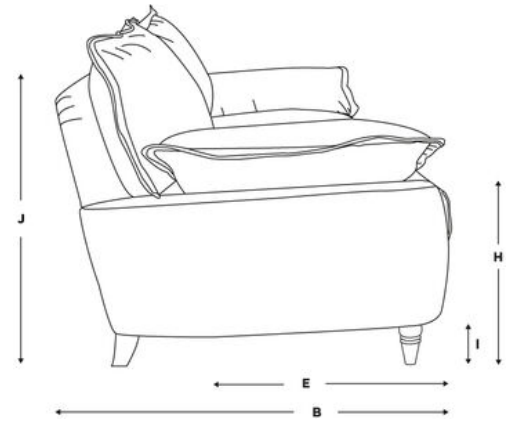

Bakewell Sofa

Our
**Little
Sale**

has landed
ends 31st January

Available from
~~£1645~~ **£1575**

Fabric	Armchair	Love Seat	Small	Medium	Large	Extra large
House Fabric	£1145 £1095	£1445 £1385	£1645 £1575	£1745 £1675	£1895 £1815	£2045 £1965
Clever Woolly Fabric	£1305 £1255	£1575 £1505	£1835 £1755	£1935 £1855	£2095 £2005	£2245 £2155
Clever Softie	£1385 £1325	£1655 £1585	£1935 £1855	£2045 £1965	£2195 £2105	£2355 £2255
Brushed Cotton	£1455 £1395	£1725 £1655	£2085 £1995	£2185 £2095	£2345 £2245	£2505 £2405
Clever Velvet	£1585 £1515	£1855 £1775	£2285 £2195	£2385 £2285	£2545 £2445	£2695 £2585
Bamboo Softie	£1645 £1575	£1925 £1845	£2385 £2285	£2495 £2395	£2645 £2535	£2805 £2695
Clever Vintage Linen	£1645 £1575	£1925 £1845	£2385 £2285	£2495 £2395	£2645 £2535	£2805 £2695
Clever Laundered Linen	£1705 £1635	£1985 £1905	£2485 £2385	£2595 £2485	£2745 £2635	£2905 £2785

Turn over for full dimensions & more info!

Bakewell Sofa

Dimensions	A	B	C	D	E	F	G	H	I	J
Armchair	110	105	89	66	68	50	22	55	14	78
Love Seat	136	105	89	92	68	50	22	55	14	78
Small	170	105	89	126	68	50	22	55	14	78
Medium	200	105	89	156	68	50	22	55	14	78
Large	230	105	89	186	68	50	22	55	14	78
Extra large	260	105	89	216	68	50	22	55	14	78

A - External width (cm)

B - External depth (cm)

C - External height (cm)

D - Seat width (cm)

E - Seat depth (cm)

F - Seat height (cm)

G - Arm width (cm)

H - Arm height (cm)