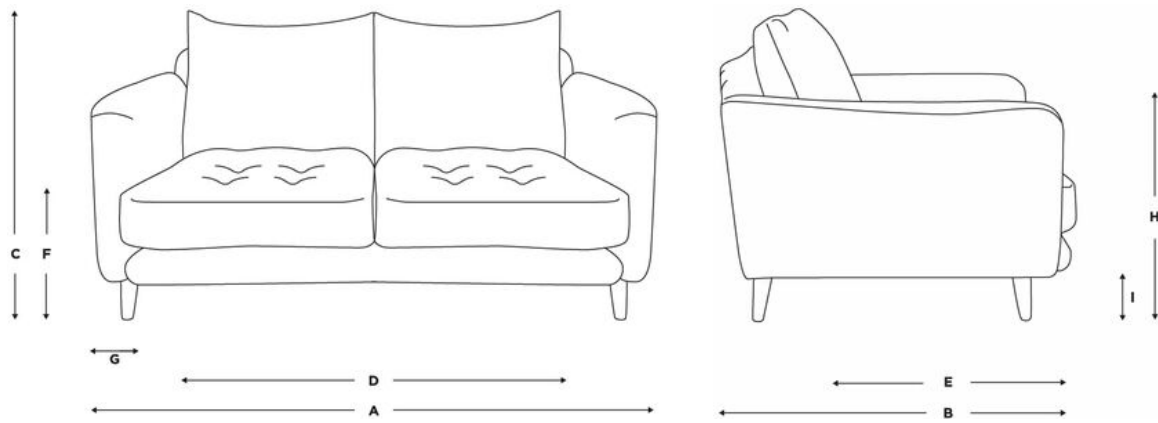

Banoffee Sofa

Available from
£1645

Fabric	Armchair	Love Seat	Small	Medium	Large	Extra large
House Fabric	£1145	£1445	£1645	£1745	£1895	£2045
Clever Woolly Fabric	£1305	£1575	£1835	£1935	£2095	£2245
Clever Softie	£1385	£1655	£1935	£2045	£2195	£2355
Brushed Cotton	£1455	£1725	£2085	£2185	£2345	£2505
Clever Velvet	£1585	£1855	£2285	£2385	£2545	£2695
Bamboo Softie	£1645	£1925	£2385	£2495	£2645	£2805
Clever Vintage Linen	£1645	£1925	£2385	£2495	£2645	£2805
Clever Laundered Linen	£1705	£1985	£2485	£2595	£2745	£2905

Loaf now, pay slower.

Spread the cost with monthly payments when you spend over £1000.

Turn over for full dimensions & more info!

Banoffee Sofa

Dimensions	A	B	C	D	E	F	G	H	I
Armchair	101	111	88	59	67	46	21	69	15
Love Seat	126	111	88	84	67	46	21	69	15
Small	167	111	88	125	67	46	21	69	15
Medium	197	111	88	155	67	46	21	69	15
Large	227	111	88	185	67	46	21	69	15
Extra large	257	111	88	215	67	46	21	69	15

A - External width (cm)

B - External depth (cm)

C - External height (cm)

D - Seat width (cm)

E - Seat depth (cm)

F - Seat height (cm)

G - Arm width (cm)

H - Arm height (cm)