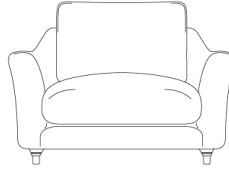

Bumpster Love Seat

**Our
Little
Sale**
has landed
ends 31st January

Available from
~~£1245~~ **£1195**

Fabric	Armchair	Love Seat	Small	Medium	Large	Extra large
House Fabric	£945 £905	£1245 £1195	£1445 £1385	£1545 £1485	£1695 £1625	£1845 £1765
Clever Woolly Fabric	£1105 £1065	£1375 £1315	£1635 £1565	£1735 £1665	£1895 £1815	£2045 £1965
Clever Softie	£1185 £1135	£1455 £1395	£1735 £1665	£1845 £1765	£1995 £1915	£2155 £2065
Brushed Cotton	£1255 £1205	£1525 £1465	£1885 £1805	£1985 £1905	£2145 £2055	£2305 £2215
Clever Velvet	£1385 £1325	£1655 £1585	£2085 £1995	£2185 £2095	£2345 £2245	£2495 £2395
Bamboo Softie	£1445 £1385	£1725 £1655	£2185 £2095	£2295 £2205	£2445 £2345	£2605 £2495
Clever Vintage Linen	£1445 £1385	£1725 £1655	£2185 £2095	£2295 £2205	£2445 £2345	£2605 £2495
Clever Laundered Linen	£1505 £1445	£1785 £1715	£2285 £2195	£2395 £2295	£2545 £2445	£2705 £2595
Beaten Leather	£2085 £1995	£2385 £2285	£2835 £2715	£2945 £2825	£3095 £2965	£3255 £3125
Tall legs	+£95	+£95	+£95	+£95	+£95	+£95

Turn over for full dimensions & more info!

Bumpster Love Seat

Dimensions	A	B	C	D	E	F	G	H	I
Armchair	79	110	90	62	65	38	15	62	10/17
Love Seat	130	110	90	92	65	38	15	62	10/17
Small	162	110	90	122	65	38	15	62	10/17
Medium	192	110	90	152	65	38	15	62	10/17
Large	222	110	90	182	65	38	15	62	10/17
Extra large	252	110	90	212	65	38	15	62	10/17