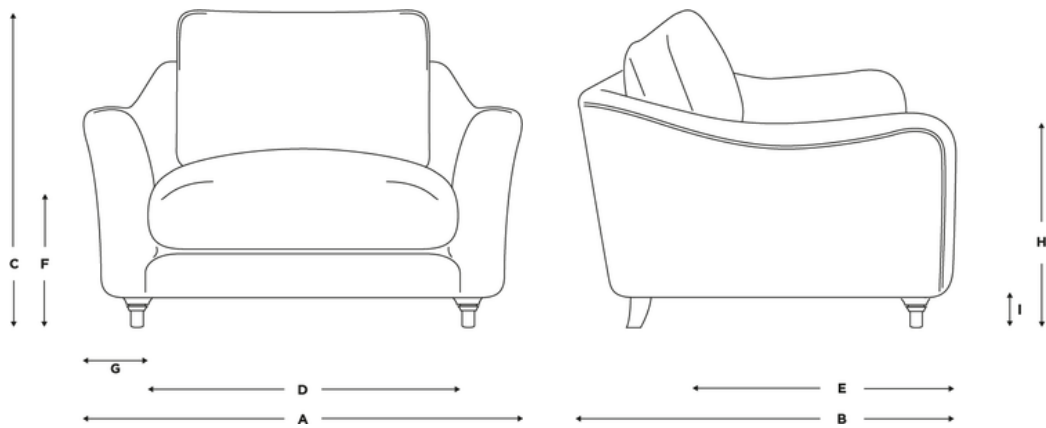

Bumpster Love Seat

**Our
Little
Sale**
has landed
ends 31st January

Available from
~~£1245~~ **£1195**

Fabric	Armchair	Love Seat	Small	Medium	Large	Extra large
House Fabric	£945 £905	£1245 £1195	£1445 £1385	£1545 £1485	£1695 £1625	£1845 £1765
Clever Woolly Fabric	£1105 £1065	£1375 £1315	£1635 £1565	£1735 £1665	£1895 £1815	£2045 £1965
Clever Softie	£1185 £1135	£1455 £1395	£1735 £1665	£1845 £1765	£1995 £1915	£2155 £2065
Brushed Cotton	£1255 £1205	£1525 £1465	£1885 £1805	£1985 £1905	£2145 £2055	£2305 £2215
Clever Velvet	£1385 £1325	£1655 £1585	£2085 £1995	£2185 £2095	£2345 £2245	£2495 £2395
Bamboo Softie	£1445 £1385	£1725 £1655	£2185 £2095	£2295 £2205	£2445 £2345	£2605 £2495
Clever Vintage Linen	£1445 £1385	£1725 £1655	£2185 £2095	£2295 £2205	£2445 £2345	£2605 £2495
Clever Laundered Linen	£1505 £1445	£1785 £1715	£2285 £2195	£2395 £2295	£2545 £2445	£2705 £2595
Beaten Leather	£2085 £1995	£2385 £2285	£2835 £2715	£2945 £2825	£3095 £2965	£3255 £3125
Tall legs	+£95	+£95	+£95	+£95	+£95	+£95

Turn over for full dimensions & more info!

Bumpster Love Seat

Dimensions	A	B	C	D	E	F	G	H	I
Armchair	79	110	90	62	65	38	15	62	10/17
Love Seat	130	110	90	92	65	38	15	62	10/17
Small	162	110	90	122	65	38	15	62	10/17
Medium	192	110	90	152	65	38	15	62	10/17
Large	222	110	90	182	65	38	15	62	10/17
Extra large	252	110	90	212	65	38	15	62	10/17

A - External width (cm)

B - External depth (cm)

C - External height (cm)

D - Seat width (cm)

E - Seat depth (cm)

F - Seat height (cm)

G - Arm width (cm)

H - Arm height (cm)